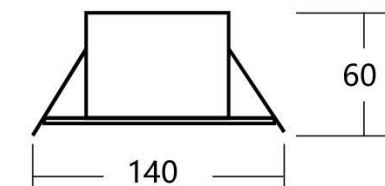

Ring Color

Angle Parameter

Reflector:

Technical information

Item Number:	206550	207550	207550
Light source:	SANAN COB	SANAN COB	SANAN COB
Power:	5W	7W	12W
Size:	Φ65*62mm	Φ88*90mm	Φ88*90mm
Cutout:	Φ55mm	Φ75mm	Φ75mm
Beam Angle:	15/24/36°	15/24/36°	15/24/36°
Color Temperature:	2700/3000/3500/4000K	2700/3000/3500/4000K	2700/3000/3500/4000K
Color Rendering Index:	95	95	95
Operating Temperature:	-10~45°C	-10~45°C	-10~45°C
Input:	AC220V	AC220V	AC220V
Output:	300mA/21~23V	300mA/23V	300mA/36~39V

Technical information

Item Number:	VLM25	VLM35	VLM40	VLM60
Light source:	SMD	SMD	SMD	SMD
Power:	7W	10W	15W	20W
Size:	Φ100*H47mm	Φ115*H50mm	Φ140*H55mm	Φ180*H65mm
Cutout:	Φ75mm	Φ95mm	Φ110mm	Φ140mm
Beam Angle:	100°	100°	100°	100°
Color Temperature:	3000/4000K/6000K	3000/4000K/6000K	3000/4000K/6000K	3000/4000K/6000K
Color Rendering Index:	80/90	80/90	80/90	80/90
Operating Temperature:	-10~45°C	-10~45°C	-10~45°C	-10~45°C
Input:	AC220V	AC220V	AC220V	AC220V
Output:	125mA/48V	200mA/60V	200mA/72V	250mA/90V

Technical information

Item Number:	VLJ05	VLJ07	VLJ12	VLJ18
Light source:	COB	COB	COB	COB
Power:	5W	7W	12W	18W
Size:	Φ68*H65mm	Φ90*H40mm	Φ110*H47mm	Φ140*H60mm
Cutout:	Φ55mm	Φ75mm	Φ95mm	Φ120mm
Beam Angle:	36°	36°	36°	36°
Color Temperature:	3000/4000K/6000K	3000/4000K/6000K	3000/4000K/6000K	3000/4000K/6000K
Color Rendering Index:	80	80	80	80
Operating Temperature:	-10~45°C	-10~45°C	-10~45°C	-10~45°C
Input:	AC220V	AC220V	AC220V	AC220V
Output:	300mA/21~23V	300mA/23V	300mA/36~39V	450mA/36~39V