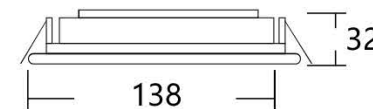

Technical information

Item Number:	VLL9028	VLL10832	VLL13832	VLL15836	VLL180160
Light source:	COB	COB	COB	COB	COB
Power:	7W	10W	18W	24W	35W
Size:	Φ90*H28mm	Φ108*H32mm	Φ138*H32mm	Φ158*H36mm	Φ180*H38mm
Cutout:	Φ75mm	Φ95mm	Φ120mm	Φ140mm	Φ160mm
Beam Angle:	24°	24°	24°	24°	24°
Color Temperature:	3000/4000K/6000K	3000/4000K/6000K	3000/4000K/6000K	3000/4000K/6000K	3000/4000K/6000K
Color Rendering Index:	80	80	80	80	80
Operating Temperature:	-10~45°C	-10~45°C	-10~45°C	-10~45°C	-10~45°C
Input:	AC220V	AC220V	AC220V	AC220V	AC220V
Output:	300mA/21~23V	300mA/23V	300mA/36~39V	450mA/36~39V	550mA/36~39V