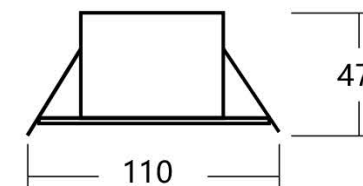

Ring Color

Angle Parameter

Reflector:

Technical information

Item Number:	206550	207550	207550
Light source:	SANAN COB	SANAN COB	SANAN COB
Power:	5W	7W	12W
Size:	Φ65*62mm	Φ88*90mm	Φ88*90mm
Cutout:	Φ55mm	Φ75mm	Φ75mm
Beam Angle:	15/24/36°	15/24/36°	15/24/36°
Color Temperature:	2700/3000/3500/4000K	2700/3000/3500/4000K	2700/3000/3500/4000K
Color Rendering Index:	95	95	95
Operating Temperature:	-10~45°C	-10~45°C	-10~45°C
Input:	AC220V	AC220V	AC220V
Output:	300mA/21~23V	300mA/23V	300mA/36~39V

Technical information

Item Number:	VLM25	VLM35	VLM40	VLM60
Light source:	SMD	SMD	SMD	SMD
Power:	7W	10W	15W	20W
Size:	Φ100*H47mm	Φ115*H50mm	Φ140*H55mm	Φ180*H65mm
Cutout:	Φ75mm	Φ95mm	Φ110mm	Φ140mm
Beam Angle:	100°	100°	100°	100°
Color Temperature:	3000/4000K/6000K	3000/4000K/6000K	3000/4000K/6000K	3000/4000K/6000K
Color Rendering Index:	80/90	80/90	80/90	80/90
Operating Temperature:	-10~45°C	-10~45°C	-10~45°C	-10~45°C
Input:	AC220V	AC220V	AC220V	AC220V
Output:	125mA/48V	200mA/60V	200mA/72V	250mA/90V

Technical information

Item Number:	VLJ05	VLJ07	VLJ12	VLJ18
Light source:	COB	COB	COB	COB
Power:	5W	7W	12W	18W
Size:	Φ68*H65mm	Φ90*H40mm	Φ110*H47mm	Φ140*H60mm
Cutout:	Φ55mm	Φ75mm	Φ95mm	Φ120mm
Beam Angle:	36°	36°	36°	36°
Color Temperature:	3000/4000K/6000K	3000/4000K/6000K	3000/4000K/6000K	3000/4000K/6000K
Color Rendering Index:	80	80	80	80
Operating Temperature:	-10~45°C	-10~45°C	-10~45°C	-10~45°C
Input:	AC220V	AC220V	AC220V	AC220V
Output:	300mA/21~23V	300mA/23V	300mA/36~39V	450mA/36~39V