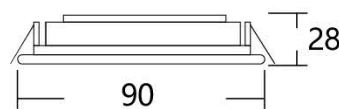

Technical information

Item Number:	VLL9028	VLL10832	VLL13832	VLL15836	VLL180160
Light source:	COB	COB	COB	COB	COB
Power:	7W	10W	18W	24W	35W
Size:	Φ90*H28mm	Φ108*H32mm	Φ138*H32mm	Φ158*H36mm	Φ180*H38mm
Cutout:	Φ75mm	Φ95mm	Φ120mm	Φ140mm	Φ160mm
Beam Angle:	24°	24°	24°	24°	24°
Color Temperature:	3000/4000K/6000K	3000/4000K/6000K	3000/4000K/6000K	3000/4000K/6000K	3000/4000K/6000K
Color Rendering Index:	80	80	80	80	80
Operating Temperature:	-10~45°C	-10~45°C	-10~45°C	-10~45°C	-10~45°C
Input:	AC220V	AC220V	AC220V	AC220V	AC220V
Output:	300mA/21~23V	300mA/23V	300mA/36~39V	450mA/36~39V	550mA/36~39V