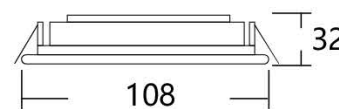

Technical information

Item Number:	VLL9028	VLL10832	VLL13832	VLL15836	VLL180160
Light source:	COB	COB	COB	COB	COB
Power:	7W	10W	18W	24W	35W
Size:	Φ90*H28mm	Φ108*H32mm	Φ138*H32mm	Φ158*H36mm	Φ180*H38mm
Cutout:	Φ75mm	Φ95mm	Φ120mm	Φ140mm	Φ160mm
Beam Angle:	24°	24°	24°	24°	24°
Color Temperature:	3000/4000K/6000K	3000/4000K/6000K	3000/4000K/6000K	3000/4000K/6000K	3000/4000K/6000K
Color Rendering Index:	80	80	80	80	80
Operating Temperature:	-10~45°C	-10~45°C	-10~45°C	-10~45°C	-10~45°C
Input:	AC220V	AC220V	AC220V	AC220V	AC220V
Output:	300mA/21~23V	300mA/23V	300mA/36~39V	450mA/36~39V	550mA/36~39V