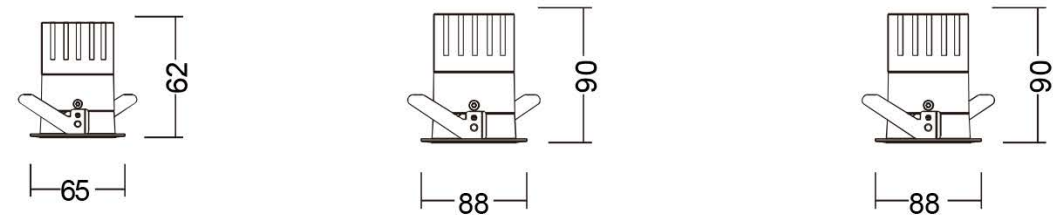

Ring Color

Angle Parameter

Reflector:

Technical information

Item Number:	206550	207550	207550
Light source:	SANAN COB	SANAN COB	SANAN COB
Power:	5W	7W	12W
Size:	Φ65*62mm	Φ88*90mm	Φ88*90mm
Cutout:	Φ55mm	Φ75mm	Φ75mm
Beam Angle:	15/24/36°	15/24/36°	15/24/36°
Color Temperature:	2700/3000/3500/4000K	2700/3000/3500/4000K	2700/3000/3500/4000K
Color Rendering Index:	95	95	95
Operating Temperature:	-10~45°C	-10~45°C	-10~45°C
Input:	AC220V	AC220V	AC220V
Output:	300mA/21~23V	300mA/23V	300mA/36~39V

Technical information

Item Number:	VLM25	VLM35	VLM40	VLM60
Light source:	SMD	SMD	SMD	SMD
Power:	7W	10W	15W	20W
Size:	Φ100*H47mm	Φ115*H50mm	Φ140*H55mm	Φ180*H65mm
Cutout:	Φ75mm	Φ95mm	Φ110mm	Φ140mm
Beam Angle:	100°	100°	100°	100°
Color Temperature:	3000/4000K/6000K	3000/4000K/6000K	3000/4000K/6000K	3000/4000K/6000K
Color Rendering Index:	80/90	80/90	80/90	80/90
Operating Temperature:	-10~45°C	-10~45°C	-10~45°C	-10~45°C
Input:	AC220V	AC220V	AC220V	AC220V
Output:	125mA/48V	200mA/60V	200mA/72V	250mA/90V

Technical information

Item Number:	VLJ05	VLJ07	VLJ12	VLJ18
Light source:	COB	COB	COB	COB
Power:	5W	7W	12W	18W
Size:	Φ68*H65mm	Φ90*H40mm	Φ110*H47mm	Φ140*H60mm
Cutout:	Φ55mm	Φ75mm	Φ95mm	Φ120mm
Beam Angle:	36°	36°	36°	36°
Color Temperature:	3000/4000K/6000K	3000/4000K/6000K	3000/4000K/6000K	3000/4000K/6000K
Color Rendering Index:	80	80	80	80
Operating Temperature:	-10~45°C	-10~45°C	-10~45°C	-10~45°C
Input:	AC220V	AC220V	AC220V	AC220V
Output:	300mA/21~23V	300mA/23V	300mA/36~39V	450mA/36~39V