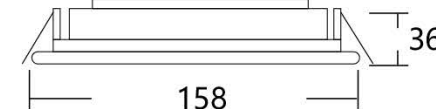

Technical information

Item Number:	VLL9028	VLL10832	VLL13832	VLL15836	VLL180160
Light source:	COB	COB	COB	COB	COB
Power:	7W	10W	18W	24W	35W
Size:	Φ90*H28mm	Φ108*H32mm	Φ138*H32mm	Φ158*H36mm	Φ180*H38mm
Cutout:	Φ75mm	Φ95mm	Φ120mm	Φ140mm	Φ160mm
Beam Angle:	24°	24°	24°	24°	24°
Color Temperature:	3000/4000K/6000K	3000/4000K/6000K	3000/4000K/6000K	3000/4000K/6000K	3000/4000K/6000K
Color Rendering Index:	80	80	80	80	80
Operating Temperature:	-10~45°C	-10~45°C	-10~45°C	-10~45°C	-10~45°C
Input:	AC220V	AC220V	AC220V	AC220V	AC220V
Output:	300mA/21~23V	300mA/23V	300mA/36~39V	450mA/36~39V	550mA/36~39V