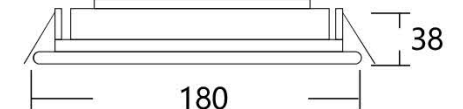

Technical information

Item Number:	VLL9028	VLL10832	VLL13832	VLL15836	VLL180160
Light source:	COB	COB	COB	COB	COB
Power:	7W	10W	18W	24W	35W
Size:	Φ90*H28mm	Φ108*H32mm	Φ138*H32mm	Φ158*H36mm	Φ180*H38mm
Cutout:	Φ75mm	Φ95mm	Φ120mm	Φ140mm	Φ160mm
Beam Angle:	24°	24°	24°	24°	24°
Color Temperature:	3000/4000K/6000K	3000/4000K/6000K	3000/4000K/6000K	3000/4000K/6000K	3000/4000K/6000K
Color Rendering Index:	80	80	80	80	80
Operating Temperature:	-10~45°C	-10~45°C	-10~45°C	-10~45°C	-10~45°C
Input:	AC220V	AC220V	AC220V	AC220V	AC220V
Output:	300mA/21~23V	300mA/23V	300mA/36~39V	450mA/36~39V	550mA/36~39V