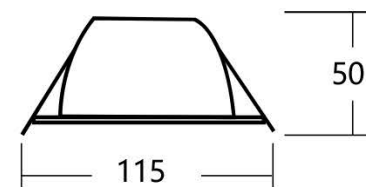

Ring Color

Angle Parameter

Reflector:

Technical information

Item Number:	206550	207550	207550
Light source:	SANAN COB	SANAN COB	SANAN COB
Power:	5W	7W	12W
Size:	Φ65*62mm	Φ88*90mm	Φ88*90mm
Cutout:	Φ55mm	Φ75mm	Φ75mm
Beam Angle:	15/24/36°	15/24/36°	15/24/36°
Color Temperature:	2700/3000/3500/4000K	2700/3000/3500/4000K	2700/3000/3500/4000K
Color Rendering Index:	95	95	95
Operating Temperature:	-10~45°C	-10~45°C	-10~45°C
Input:	AC220V	AC220V	AC220V
Output:	300mA/21~23V	300mA/23V	300mA/36~39V

Technical information

Item Number:	VLM25	VLM35	VLM40	VLM60
Light source:	SMD	SMD	SMD	SMD
Power:	7W	10W	15W	20W
Size:	Φ100*H47mm	Φ115*H50mm	Φ140*H55mm	Φ180*H65mm
Cutout:	Φ75mm	Φ95mm	Φ110mm	Φ140mm
Beam Angle:	100°	100°	100°	100°
Color Temperature:	3000/4000K/6000K	3000/4000K/6000K	3000/4000K/6000K	3000/4000K/6000K
Color Rendering Index:	80/90	80/90	80/90	80/90
Operating Temperature:	-10~45°C	-10~45°C	-10~45°C	-10~45°C
Input:	AC220V	AC220V	AC220V	AC220V
Output:	125mA/48V	200mA/60V	200mA/72V	250mA/90V

Technical information

Item Number:	VLJ05	VLJ07	VLJ12	VLJ18
Light source:	COB	COB	COB	COB
Power:	5W	7W	12W	18W
Size:	Φ68*H65mm	Φ90*H40mm	Φ110*H47mm	Φ140*H60mm
Cutout:	Φ55mm	Φ75mm	Φ95mm	Φ120mm
Beam Angle:	36°	36°	36°	36°
Color Temperature:	3000/4000K/6000K	3000/4000K/6000K	3000/4000K/6000K	3000/4000K/6000K
Color Rendering Index:	80	80	80	80
Operating Temperature:	-10~45°C	-10~45°C	-10~45°C	-10~45°C
Input:	AC220V	AC220V	AC220V	AC220V
Output:	300mA/21~23V	300mA/23V	300mA/36~39V	450mA/36~39V