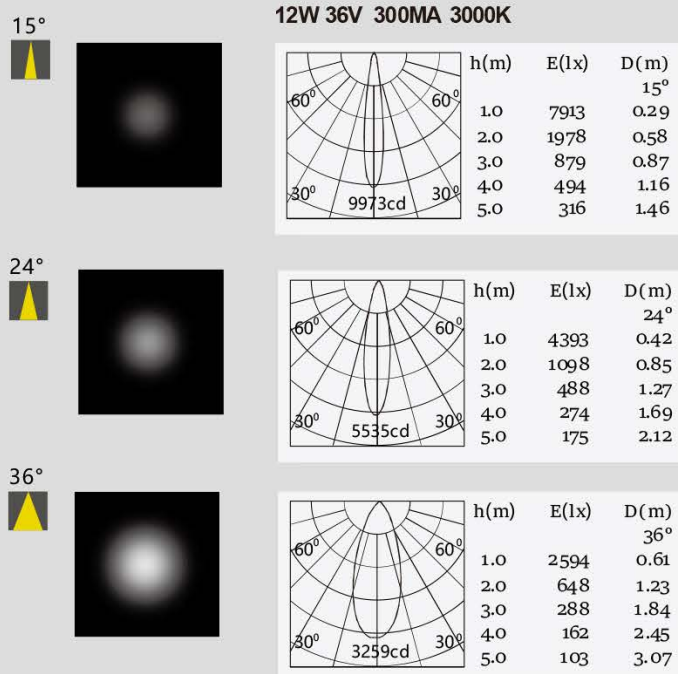

Ring Color

Angle Parameter

Reflector:

Technical information

Item Number:	206550	207550	207550
Light source:	SANAN COB	SANAN COB	SANAN COB
Power:	5W	7W	12W
Size:	Φ65*62mm	Φ88*90mm	Φ88*90mm
Cutout:	Φ55mm	Φ75mm	Φ75mm
Beam Angle:	15/24/36°	15/24/36°	15/24/36°
Color Temperature:	2700/3000/3500/4000K	2700/3000/3500/4000K	2700/3000/3500/4000K
Color Rendering Index:	95	95	95
Operating Temperature:	-10~45°C	-10~45°C	-10~45°C
Input:	AC220V	AC220V	AC220V
Output:	300mA/21~23V	300mA/23V	300mA/36~39V

Technical information

Item Number:	VLM25	VLM35	VLM40	VLM60
Light source:	SMD	SMD	SMD	SMD
Power:	7W	10W	15W	20W
Size:	Φ100*H47mm	Φ115*H50mm	Φ140*H55mm	Φ180*H65mm
Cutout:	Φ75mm	Φ95mm	Φ110mm	Φ140mm
Beam Angle:	100°	100°	100°	100°
Color Temperature:	3000/4000K/6000K	3000/4000K/6000K	3000/4000K/6000K	3000/4000K/6000K
Color Rendering Index:	80/90	80/90	80/90	80/90
Operating Temperature:	-10~45°C	-10~45°C	-10~45°C	-10~45°C
Input:	AC220V	AC220V	AC220V	AC220V
Output:	125mA/48V	200mA/60V	200mA/72V	250mA/90V

Ring Color

Technical information

Item Number:	VLL9028	VLL10832	VLL13832	VLL15836	VLL180160
Light source:	COB	COB	COB	COB	COB
Power:	7W	10W	18W	24W	35W
Size:	Φ90*H28mm	Φ108*H32mm	Φ138*H32mm	Φ158*H36mm	Φ180*H38mm
Cutout:	Φ75mm	Φ95mm	Φ120mm	Φ140mm	Φ160mm
Beam Angle:	24°	24°	24°	24°	24°
Color Temperature:	3000/4000K/6000K	3000/4000K/6000K	3000/4000K/6000K	3000/4000K/6000K	3000/4000K/6000K
Color Rendering Index:	80	80	80	80	80
Operating Temperature:	-10~45°C	-10~45°C	-10~45°C	-10~45°C	-10~45°C
Input:	AC220V	AC220V	AC220V	AC220V	AC220V
Output:	300mA/21~23V	300mA/23V	300mA/36~39V	450mA/36~39V	550mA/36~39V