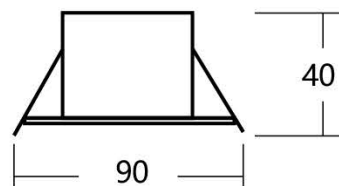

Ring Color

Angle Parameter

Reflector:

Technical information

Item Number:	206550	207550	207550
Light source:	SANAN COB	SANAN COB	SANAN COB
Power:	5W	7W	12W
Size:	Φ65*62mm	Φ88*90mm	Φ88*90mm
Cutout:	Φ55mm	Φ75mm	Φ75mm
Beam Angle:	15/24/36°	15/24/36°	15/24/36°
Color Temperature:	2700/3000/3500/4000K	2700/3000/3500/4000K	2700/3000/3500/4000K
Color Rendering Index:	95	95	95
Operating Temperature:	-10~45°C	-10~45°C	-10~45°C
Input:	AC220V	AC220V	AC220V
Output:	300mA/21~23V	300mA/23V	300mA/36~39V

Technical information

Item Number:	VLM25	VLM35	VLM40	VLM60
Light source:	SMD	SMD	SMD	SMD
Power:	7W	10W	15W	20W
Size:	Φ100*H47mm	Φ115*H50mm	Φ140*H55mm	Φ180*H65mm
Cutout:	Φ75mm	Φ95mm	Φ110mm	Φ140mm
Beam Angle:	100°	100°	100°	100°
Color Temperature:	3000/4000K/6000K	3000/4000K/6000K	3000/4000K/6000K	3000/4000K/6000K
Color Rendering Index:	80/90	80/90	80/90	80/90
Operating Temperature:	-10~45°C	-10~45°C	-10~45°C	-10~45°C
Input:	AC220V	AC220V	AC220V	AC220V
Output:	125mA/48V	200mA/60V	200mA/72V	250mA/90V

Technical information

Item Number:	VLJ05	VLJ07	VLJ12	VLJ18
Light source:	COB	COB	COB	COB
Power:	5W	7W	12W	18W
Size:	Φ68*H65mm	Φ90*H40mm	Φ110*H47mm	Φ140*H60mm
Cutout:	Φ55mm	Φ75mm	Φ95mm	Φ120mm
Beam Angle:	36°	36°	36°	36°
Color Temperature:	3000/4000K/6000K	3000/4000K/6000K	3000/4000K/6000K	3000/4000K/6000K
Color Rendering Index:	80	80	80	80
Operating Temperature:	-10~45°C	-10~45°C	-10~45°C	-10~45°C
Input:	AC220V	AC220V	AC220V	AC220V
Output:	300mA/21~23V	300mA/23V	300mA/36~39V	450mA/36~39V