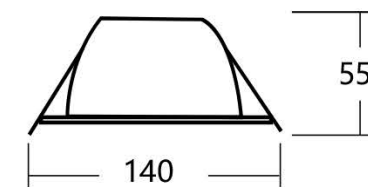

Ring Color

Angle Parameter

Reflector:

Technical information

Item Number:	206550	207550	207550
Light source:	SANAN COB	SANAN COB	SANAN COB
Power:	5W	7W	12W
Size:	Φ65*62mm	Φ88*90mm	Φ88*90mm
Cutout:	Φ55mm	Φ75mm	Φ75mm
Beam Angle:	15/24/36°	15/24/36°	15/24/36°
Color Temperature:	2700/3000/3500/4000K	2700/3000/3500/4000K	2700/3000/3500/4000K
Color Rendering Index:	95	95	95
Operating Temperature:	-10~45°C	-10~45°C	-10~45°C
Input:	AC220V	AC220V	AC220V
Output:	300mA/21~23V	300mA/23V	300mA/36~39V

Technical information

Item Number:	VLM25	VLM35	VLM40	VLM60
Light source:	SMD	SMD	SMD	SMD
Power:	7W	10W	15W	20W
Size:	Φ100*H47mm	Φ115*H50mm	Φ140*H55mm	Φ180*H65mm
Cutout:	Φ75mm	Φ95mm	Φ110mm	Φ140mm
Beam Angle:	100°	100°	100°	100°
Color Temperature:	3000/4000K/6000K	3000/4000K/6000K	3000/4000K/6000K	3000/4000K/6000K
Color Rendering Index:	80/90	80/90	80/90	80/90
Operating Temperature:	-10~45°C	-10~45°C	-10~45°C	-10~45°C
Input:	AC220V	AC220V	AC220V	AC220V
Output:	125mA/48V	200mA/60V	200mA/72V	250mA/90V

Technical information

Item Number:	VLJ05	VLJ07	VLJ12	VLJ18
Light source:	COB	COB	COB	COB
Power:	5W	7W	12W	18W
Size:	Φ68*H65mm	Φ90*H40mm	Φ110*H47mm	Φ140*H60mm
Cutout:	Φ55mm	Φ75mm	Φ95mm	Φ120mm
Beam Angle:	36°	36°	36°	36°
Color Temperature:	3000/4000K/6000K	3000/4000K/6000K	3000/4000K/6000K	3000/4000K/6000K
Color Rendering Index:	80	80	80	80
Operating Temperature:	-10~45°C	-10~45°C	-10~45°C	-10~45°C
Input:	AC220V	AC220V	AC220V	AC220V
Output:	300mA/21~23V	300mA/23V	300mA/36~39V	450mA/36~39V