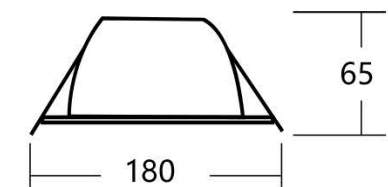

Ring Color

Angle Parameter

Reflector:

Technical information

Item Number:	206550	207550	207550
Light source:	SANAN COB	SANAN COB	SANAN COB
Power:	5W	7W	12W
Size:	Φ65*62mm	Φ88*90mm	Φ88*90mm
Cutout:	Φ55mm	Φ75mm	Φ75mm
Beam Angle:	15/24/36°	15/24/36°	15/24/36°
Color Temperature:	2700/3000/3500/4000K	2700/3000/3500/4000K	2700/3000/3500/4000K
Color Rendering Index:	95	95	95
Operating Temperature:	-10~45°C	-10~45°C	-10~45°C
Input:	AC220V	AC220V	AC220V
Output:	300mA/21~23V	300mA/23V	300mA/36~39V

Technical information

Item Number:	VLM25	VLM35	VLM40	VLM60
Light source:	SMD	SMD	SMD	SMD
Power:	7W	10W	15W	20W
Size:	Φ100*H47mm	Φ115*H50mm	Φ140*H55mm	Φ180*H65mm
Cutout:	Φ75mm	Φ95mm	Φ110mm	Φ140mm
Beam Angle:	100°	100°	100°	100°
Color Temperature:	3000/4000K/6000K	3000/4000K/6000K	3000/4000K/6000K	3000/4000K/6000K
Color Rendering Index:	80/90	80/90	80/90	80/90
Operating Temperature:	-10~45°C	-10~45°C	-10~45°C	-10~45°C
Input:	AC220V	AC220V	AC220V	AC220V
Output:	125mA/48V	200mA/60V	200mA/72V	250mA/90V

Technical information

Item Number:	VLJ05	VLJ07	VLJ12	VLJ18
Light source:	COB	COB	COB	COB
Power:	5W	7W	12W	18W
Size:	Φ68*H65mm	Φ90*H40mm	Φ110*H47mm	Φ140*H60mm
Cutout:	Φ55mm	Φ75mm	Φ95mm	Φ120mm
Beam Angle:	36°	36°	36°	36°
Color Temperature:	3000/4000K/6000K	3000/4000K/6000K	3000/4000K/6000K	3000/4000K/6000K
Color Rendering Index:	80	80	80	80
Operating Temperature:	-10~45°C	-10~45°C	-10~45°C	-10~45°C
Input:	AC220V	AC220V	AC220V	AC220V
Output:	300mA/21~23V	300mA/23V	300mA/36~39V	450mA/36~39V