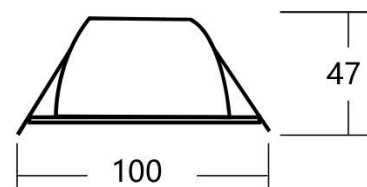

Ring Color

Angle Parameter

Reflector:

Technical information

Item Number:	206550	207550	207550
Light source:	SANAN COB	SANAN COB	SANAN COB
Power:	5W	7W	12W
Size:	Φ65*62mm	Φ88*90mm	Φ88*90mm
Cutout:	Φ55mm	Φ75mm	Φ75mm
Beam Angle:	15/24/36°	15/24/36°	15/24/36°
Color Temperature:	2700/3000/3500/4000K	2700/3000/3500/4000K	2700/3000/3500/4000K
Color Rendering Index:	95	95	95
Operating Temperature:	-10~45°C	-10~45°C	-10~45°C
Input:	AC220V	AC220V	AC220V
Output:	300mA/21~23V	300mA/23V	300mA/36~39V

Technical information

Item Number:	VLM25	VLM35	VLM40	VLM60
Light source:	SMD	SMD	SMD	SMD
Power:	7W	10W	15W	20W
Size:	Φ100*H47mm	Φ115*H50mm	Φ140*H55mm	Φ180*H65mm
Cutout:	Φ75mm	Φ95mm	Φ110mm	Φ140mm
Beam Angle:	100°	100°	100°	100°
Color Temperature:	3000/4000K/6000K	3000/4000K/6000K	3000/4000K/6000K	3000/4000K/6000K
Color Rendering Index:	80/90	80/90	80/90	80/90
Operating Temperature:	-10~45°C	-10~45°C	-10~45°C	-10~45°C
Input:	AC220V	AC220V	AC220V	AC220V
Output:	125mA/48V	200mA/60V	200mA/72V	250mA/90V

Technical information

Item Number:	VLJ05	VLJ07	VLJ12	VLJ18
Light source:	COB	COB	COB	COB
Power:	5W	7W	12W	18W
Size:	Φ68*H65mm	Φ90*H40mm	Φ110*H47mm	Φ140*H60mm
Cutout:	Φ55mm	Φ75mm	Φ95mm	Φ120mm
Beam Angle:	36°	36°	36°	36°
Color Temperature:	3000/4000K/6000K	3000/4000K/6000K	3000/4000K/6000K	3000/4000K/6000K
Color Rendering Index:	80	80	80	80
Operating Temperature:	-10~45°C	-10~45°C	-10~45°C	-10~45°C
Input:	AC220V	AC220V	AC220V	AC220V
Output:	300mA/21~23V	300mA/23V	300mA/36~39V	450mA/36~39V