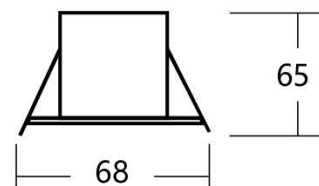

Ring Color

Angle Parameter

Reflector:

Technical information

Item Number:	206550	207550	207550
Light source:	SANAN COB	SANAN COB	SANAN COB
Power:	5W	7W	12W
Size:	Φ65*62mm	Φ88*90mm	Φ88*90mm
Cutout:	Φ55mm	Φ75mm	Φ75mm
Beam Angle:	15/24/36°	15/24/36°	15/24/36°
Color Temperature:	2700/3000/3500/4000K	2700/3000/3500/4000K	2700/3000/3500/4000K
Color Rendering Index:	95	95	95
Operating Temperature:	-10~45°C	-10~45°C	-10~45°C
Input:	AC220V	AC220V	AC220V
Output:	300mA/21~23V	300mA/23V	300mA/36~39V

Technical information

Item Number:	VLM25	VLM35	VLM40	VLM60
Light source:	SMD	SMD	SMD	SMD
Power:	7W	10W	15W	20W
Size:	Φ100*H47mm	Φ115*H50mm	Φ140*H55mm	Φ180*H65mm
Cutout:	Φ75mm	Φ95mm	Φ110mm	Φ140mm
Beam Angle:	100°	100°	100°	100°
Color Temperature:	3000/4000K/6000K	3000/4000K/6000K	3000/4000K/6000K	3000/4000K/6000K
Color Rendering Index:	80/90	80/90	80/90	80/90
Operating Temperature:	-10~45°C	-10~45°C	-10~45°C	-10~45°C
Input:	AC220V	AC220V	AC220V	AC220V
Output:	125mA/48V	200mA/60V	200mA/72V	250mA/90V

Technical information

Item Number:	VLJ05	VLJ07	VLJ12	VLJ18
Light source:	COB	COB	COB	COB
Power:	5W	7W	12W	18W
Size:	Φ68*H65mm	Φ90*H40mm	Φ110*H47mm	Φ140*H60mm
Cutout:	Φ55mm	Φ75mm	Φ95mm	Φ120mm
Beam Angle:	36°	36°	36°	36°
Color Temperature:	3000/4000K/6000K	3000/4000K/6000K	3000/4000K/6000K	3000/4000K/6000K
Color Rendering Index:	80	80	80	80
Operating Temperature:	-10~45°C	-10~45°C	-10~45°C	-10~45°C
Input:	AC220V	AC220V	AC220V	AC220V
Output:	300mA/21~23V	300mA/23V	300mA/36~39V	450mA/36~39V