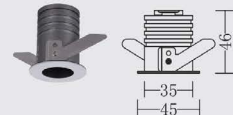

Item No.: 186570
Power: 6W
Ra: 95
CCT: 2700/3000/3500/4000K
Light efficacy: 80~85lm/W
LED & Driver: SANAN + Lifud/Eaglerise
IP: IP40
Size: ϕ 62*H83mm
Cut out: ϕ 55mm

Item No.: 186580
Power: 6W
Ra: 95
CCT: 2700/3000/3500/4000K
Light efficacy: 80~85lm/W
LED & Driver: SANAN + Lifud/Eaglerise
IP: IP40
Size: ϕ 62*H83mm
Cut out: ϕ 55mm

Item No.: 186595C
Power: 6W
Ra: 95
CCT: 2700/3000/3500/4000K
Light efficacy: 80~85lm/W
LED & Driver: SANAN + Lifud/Eaglerise
IP: IP40
Size: ϕ 62*H91mm
Cut out: ϕ 55mm

Cut Out
30~50mm

Beam Angle
15° 24° 36°

Power
3W

Item No.: D3003
Power: 3W
Ra: 80/90
CCT: 2700/3000/3500/4000K
Light efficacy: 80~85lm/W
LED & Driver: CREE + Eaglerise
IP: IP40
Size: ϕ 35*H42mm
Cut out: ϕ 30mm

Item No.: D4003
Power: 3W
Ra: 80/90
CCT: 2700/3000/3500/4000K
Light efficacy: 80~85lm/W
LED & Driver: CREE + Eaglerise
IP: IP40
Size: ϕ 45*H46mm
Cut out: ϕ 40mm