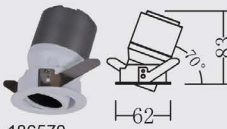

Power
6W

Item No.: 186500A
Power: 6W
Ra: 95
CCT: 2700/3000/3500/4000K
Light efficacy: 80~85lm/W
LED & Driver: SANAN + Lifud/Eaglerise
IP: IP40
Size: ϕ 65*H83mm
Cut out: ϕ 55mm

Item No.: 186510A
Power: 6W
Ra: 95
CCT: 2700/3000/3500/4000K
Light efficacy: 80~85lm/W
LED & Driver: SANAN + Lifud/Eaglerise
IP: IP40
Size: ϕ 65*H83mm
Cut out: ϕ 55mm

Item No.: 186550C
Power: 6W
Ra: 95
CCT: 2700/3000/3500/4000K
Light efficacy: 80~85lm/W
LED & Driver: SANAN + Lifud/Eaglerise
IP: IP40
Size: ϕ 65*H86mm
Cut out: ϕ 55mm

Item No.: 186560C
Power: 6W
Ra: 80/90
CCT: 2700/3000/3500/4000K
Light efficacy: 80~85lm/W
LED & Driver: SANAN + Lifud/Eaglerise
IP: IP40
Size: ϕ 65*H86mm
Cut out: ϕ 55mm