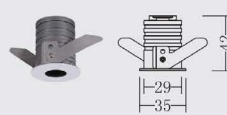

Item No.: D3003
Power: 3W
Ra: 80/90
CCT: 2700/3000/3500/4000K
Light efficacy: 80~85lm/W
LED & Driver: CREE + Eaglerise
IP: IP40
Size: ϕ 35*H42mm
Cut out: ϕ 30mm