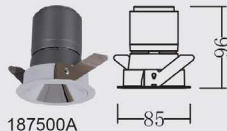

Cut Out
75mm

Beam Angle
15° 24° 36°

Power
8/10W

Item No.: 187500A
Power: 8/10W
Ra: 95
CCT: 2700/3000/3500/4000K
Light efficacy: 80~85lm/W
LED & Driver: SANAN + Lifud/Eaglerise
IP: IP40
Size: ϕ 85*H96mm
Cut out: ϕ 75mm

Item No.: 187510A
Power: 8/10W
Ra: 95
CCT: 2700/3000/3500/4000K
Light efficacy: 80~85lm/W
LED & Driver: SANAN + Lifud/Eaglerise
IP: IP40
Size: ϕ 85*H96mm
Cut out: ϕ 75mm

Item No.: 187570
Power: 8/10W
Ra: 95
CCT: 2700/3000/3500/4000K
Light efficacy: 80~85lm/W
LED & Driver: SANAN + Lifud/Eaglerise
IP: IP40
Size: ϕ 85*H88mm
Cut out: ϕ 75mm