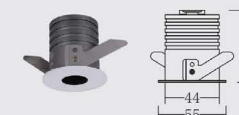

Item No.: 186570
Power: 6W
Ra: 95
CCT: 2700/3000/3500/4000K
Light efficacy: 80~85lm/W
LED & Driver: SANAN + Lifud/Eaglerise
IP: IP40
Size: ϕ 62*H83mm
Cut out: ϕ 55mm

Item No.: 186580
Power: 6W
Ra: 95
CCT: 2700/3000/3500/4000K
Light efficacy: 80~85lm/W
LED & Driver: SANAN + Lifud/Eaglerise
IP: IP40
Size: ϕ 62*H83mm
Cut out: ϕ 55mm

Item No.: 186595C
Power: 6W
Ra: 95
CCT: 2700/3000/3500/4000K
Light efficacy: 80~85lm/W
LED & Driver: SANAN + Lifud/Eaglerise
IP: IP40
Size: ϕ 62*H91mm
Cut out: ϕ 55mm

Cut Out
30~50mm

Beam Angle
15° 24° 36°

Power
3W

Item No.: D3003
Power: 3W
Ra: 80/90
CCT: 2700/3000/3500/4000K
Light efficacy: 80~85lm/W
LED & Driver: CREE + Eaglerise
IP: IP40
Size: ϕ 35*H42mm
Cut out: ϕ 30mm

Item No.: D4003
Power: 3W
Ra: 80/90
CCT: 2700/3000/3500/4000K
Light efficacy: 80~85lm/W
LED & Driver: CREE + Eaglerise
IP: IP40
Size: ϕ 45*H46mm
Cut out: ϕ 40mm