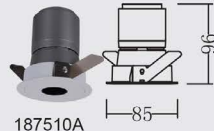

Cut Out
75mm

Beam Angle
15° 24° 36°

Power
8/10W

Item No.: 187500A
Power: 8/10W
Ra: 95
CCT: 2700/3000/3500/4000K
Light efficacy: 80~85lm/W
LED & Driver: SANAN + Lifud/Eaglerise
IP: IP40
Size: ϕ 85*H96mm
Cut out: ϕ 75mm

Item No.: 187510A
Power: 8/10W
Ra: 95
CCT: 2700/3000/3500/4000K
Light efficacy: 80~85lm/W
LED & Driver: SANAN + Lifud/Eaglerise
IP: IP40
Size: ϕ 85*H96mm
Cut out: ϕ 75mm

Item No.: 187570
Power: 8/10W
Ra: 95
CCT: 2700/3000/3500/4000K
Light efficacy: 80~85lm/W
LED & Driver: SANAN + Lifud/Eaglerise
IP: IP40
Size: ϕ 85*H88mm
Cut out: ϕ 75mm