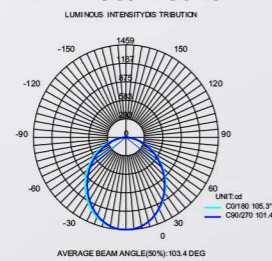

Model NO.	VLSM-GD4076
Length	500mm/1000mm/2000mm

• Technical Drawing

VLSM-TL

Model NO.	VLSM-TL-10A
Size	55*135*152mm
Beam Angle	12/24/36
Power	10W

VLSM-NL3451A

DALI 48V DC 24V 3000K 4000K CRI >80 SMD A 110° IP20 3 years warranty

Length	600mm	900mm	1200mm	1500mm	1800mm
Power	12W	20W	24W	30W	40W
LEDQuantities	60pcs	96pcs	120pcs	144pcs	192pcs

VLSKN Collection

VLSKN
4265

● Photometric

● Technical Drawing

● Parameter

ModelNO. VLSKN4265

Length	600mm	900mm	1200mm	1500mm	1800mm
Power	15W	24W	30W	40W	50W
LEDQuantities	60pcs	96pcs	120pcs	144pcs	192pcs

VLSKN Collection

VLSKN
5270

● Photometric

● Technical Drawing

● Parameter

ModelNO. VLSKN5270

Length	600mm	900mm	1200mm	1500mm	1800mm
Power	15W	24W	30W	40W	50W
LEDQuantities	60pcs	96pcs	120pcs	144pcs	192pcs

VLSKN Collection

VLSKN
6280

● Photometric

● Technical Drawing

● Parameter

ModelNO. VLSKN6280

Length	600mm	900mm	1200mm	1500mm	1800mm
Power	20W	30W	40W	50W	60W
LEDQuantities	120pcs	192pcs	240pcs	288pcs	384pcs

VLSKN Collection