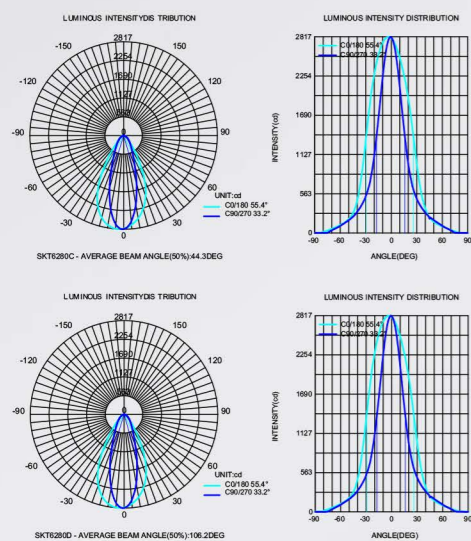

Model NO.	VLSM-GD4076
Length	500mm/1000mm/2000mm

• Technical Drawing

VLSM-TL

Model NO.	VLSM-TL-10A
Size	55*135*152mm
Beam Angle	12/24/36
Power	10W

VLSM-NL3451A

DALI 48V DC 24V 3000K 4000K CRI >80 SMD A 110° IP20 3 years warranty

Length	600mm	900mm	1200mm	1500mm	1800mm
Power	20W	24W	30W	40W	50W
LEDQuantities	72pcs	120pcs	192pcs	216pcs	240pcs

VLSKT Collection

VLSKT
6280C/D

Trimless
Recessed

● Photometric

● Technical Drawing

● Parameter