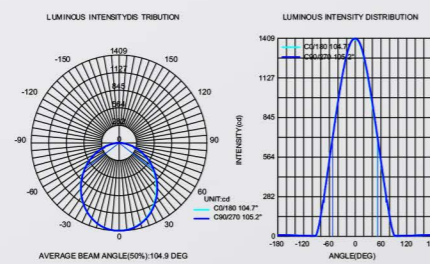

Length	900mm	1200mm	1500mm
Power	18W	24W	30W
LEDQuantities	96pcs	120pcs	144pcs

VLRK Collection

Recessed Style

● Photometric

● Technical Drawing

● Parameter

ModelNO. VLRK5535

Length	600mm	900mm	1200mm	1500mm
Power	20W	24W	30W	40W
LEDQuantities	60pcs	96pcs	120pcs	144pcs