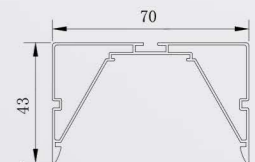

● Parameter

ModelNO. VLSK7043

Length	1200mm	1500mm	
Power	40W	50W	
LEDQuantities	168pcs	288pcs