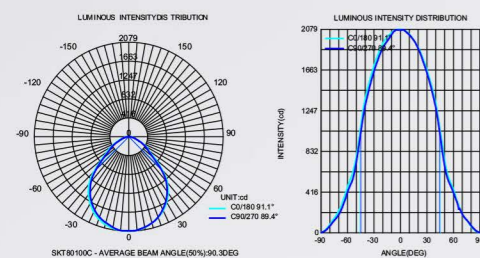

Model NO.	VLSM-GD4076
Length	500mm/1000mm/2000mm

• Technical Drawing

VLSM-TL

Model NO.	VLSM-TL-10A
Size	55*135*152mm
Beam Angle	12/24/36
Power	10W

VLSM-NL3451A

DALI 48V DC 24V 3000K 4000K CRI >80 SMD A 110° IP20 3 years warranty

VLSKN
6280A

● Photometric

● Technical Drawing

● Parameter

ModelNO. VLSKN6280A

Length	600mm	900mm	1200mm	1500mm	1800mm
Power	20W	30W	40W	50W	60W
LEDQuantities	120pcs	192pcs	240pcs	288pcs	384pcs

VLSKN Collection

ModelNO. VLSKT80100A/B

Length	600mm	900mm	1200mm	1500mm	1800mm
Power	20W	24W	30W	40W	50W
LEDQuantities	72pcs	120pcs	192pcs	216pcs	240pcs

VLSKT Collection

VLSKT
80100C/D

Trimless
Recessed

● Photometric

● Technical Drawing