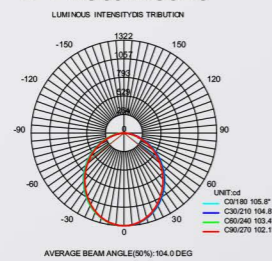

Model NO.	VLSM-GD4076
Length	500mm/1000mm/2000mm

• Technical Drawing

VLSM-TL

Model NO.	VLSM-TL-10A
Size	55*135*152mm
Beam Angle	12/24/36
Power	10W

VLSM-NL3451A

DALI 48V DC 24V 3000K 4000K CRI >80 SMD A 110° IP20 3 years warranty

VLSKN
7290UD

● Photometric

● Technical Drawing

● Parameter

ModelNO. VLSKN7290UD

Length	600mm	900mm	1200mm	1500mm	1800mm
Power	30W	40W	50W	60W	80W
LEDQuantities	180pcs	288pcs	360pcs	432pcs	576pcs

VLSKN Collection

● Photometric

● Technical Drawing

● Parameter

ModelNO. VLSKN82100

Length	600mm	900mm	1200mm	1500mm	1800mm
Power	20W	30W	40W	50W	60W
LEDQuantities	120pcs	192pcs	240pcs	288pcs	384pcs

VLSKN Collection

● Photometric

● Technical Drawing

● Parameter

ModelNO. VLSKN9675

Length	600mm	900mm	1200mm	1500mm	1800mm
Power	20W	30W	40W	50W	60W
LEDQuantities	180pcs	288pcs	360pcs	432pcs	576pcs

VLSKN Collection

VLSKN
5575A

● Photometric