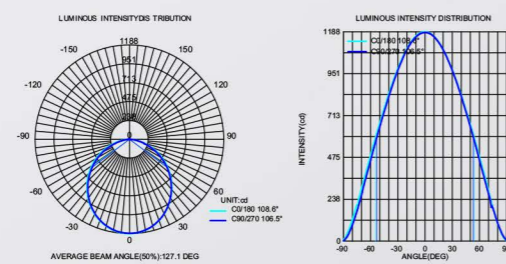

ModelNO. VLSK5070

Length	600mm	900mm	1200mm	1500mm	1800mm
Power	20W	30W	40W	50W	60W
LEDQuantities	120pcs	192pcs	240pcs	288pcs	384pcs

VLSK Collection

VLSK
5575

● Photometric

● Technical Drawing

● Parameter

ModelNO. VLSK5575