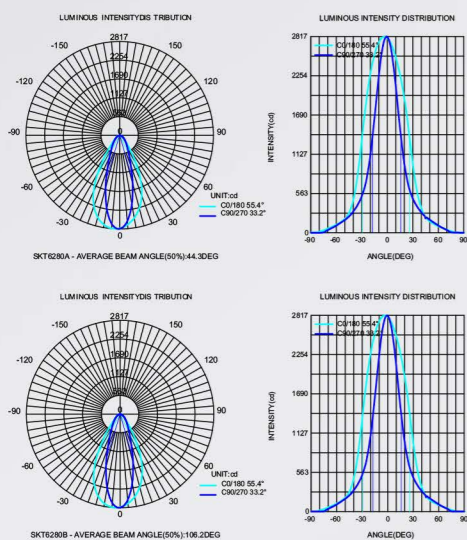

Model NO.	VLSM-GD4076
Length	500mm/1000mm/2000mm

• Technical Drawing

VLSM-TL

Model NO.	VLSM-TL-10A
Size	55*135*152mm
Beam Angle	12/24/36
Power	10W

VLSM-NL3451A

DALI 48V DC 24V 3000K 4000K CRI >80 SMD A 110° IP20 3 years warranty

Length	600mm	900mm	1200mm	1500mm	1800mm
Power	12W	18W	24W	30W	36W
LEDQuantities	20pcs	35pcs	45pcs	55pcs	70pcs

VLSKT Collection

VLSKT
6280A/B

● Photometric

● TechnicalDrawing

● Parameter

ModelNO. VLSKT6280A/B