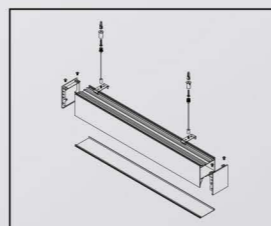

● Technical Drawing