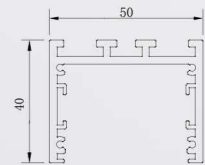

● Parameter

ModelNO. VLSK5040A

Diameter	900mm
Power	100W
LED Strip	12W/M