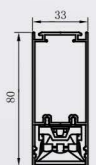

● Photometric

● Technical Drawing

● Parameter

ModelNO. VLSKT3380D

Length	1200mm
Power	30W
LEDQuantities	45pcs

VLSKT Collection

● Photometric

● Technical Drawing