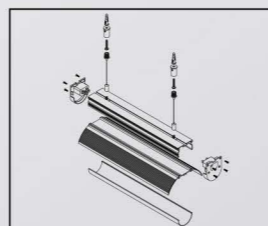

● Technical Drawing