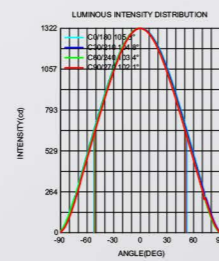

● Photometric

● Technical Drawing

● Parameter

ModelNO. VLSKN82100

Length	600mm	900mm	1200mm	1500mm	1800mm
Power	20W	30W	40W	50W	60W
LEDQuantities	120pcs	192pcs	240pcs	288pcs	384pcs

VLSKN Collection

● Photometric

● Technical Drawing

● Parameter

ModelNO. VLSKN9675

Length	600mm	900mm	1200mm	1500mm	1800mm
Power	20W	30W	40W	50W	60W
LEDQuantities	180pcs	288pcs	360pcs	432pcs	576pcs

VLSKN Collection

VLSKN
5575A

● Photometric