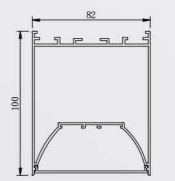

VLSKN
7290UD

● Photometric

● Technical Drawing

● Parameter

ModelNO. VLSKN7290UD

Length	600mm	900mm	1200mm	1500mm	1800mm
Power	30W	40W	50W	60W	80W
LEDQuantities	180pcs	288pcs	360pcs	432pcs	576pcs

VLSKN Collection

● Photometric

● Technical Drawing

● Parameter

ModelNO. VLSKN82100

Length	600mm	900mm	1200mm	1500mm	1800mm
Power	20W	30W	40W	50W	60W
LEDQuantities	120pcs	192pcs	240pcs	288pcs	384pcs

VLSKN Collection

● Photometric