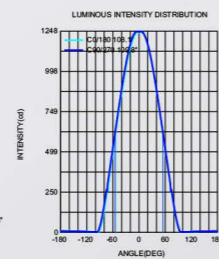

Length	600mm	900mm	1200mm	1500mm	1800mm
Power	12W	20W	24W	30W	40W
LEDQuantities	60pcs	96pcs	120pcs	144pcs	192pcs

VLSKN Collection

VLSKN
4265

● Photometric

● Technical Drawing

● Parameter

ModelNO. VLSKN4265

Length	600mm	900mm	1200mm	1500mm	1800mm
Power	15W	24W	30W	40W	50W
LEDQuantities	60pcs	96pcs	120pcs	144pcs	192pcs

VLSKN Collection

VLSKN
5270

● Photometric

● Technical Drawing

● Parameter

ModelNO. VLSKN5270

Length	600mm	900mm	1200mm	1500mm	1800mm
Power	15W	24W	30W	40W	50W
LEDQuantities	60pcs	96pcs	120pcs	144pcs	192pcs

VLSKN Collection

VLSKN
6280

● Photometric

● Technical Drawing

● Parameter

ModelNO. VLSKN6280

Length	600mm	900mm	1200mm	1500mm	1800mm
Power	20W	30W	40W	50W	60W
LEDQuantities	120pcs	192pcs	240pcs	288pcs	384pcs

VLSKN Collection

VLSKN
6280A

● Photometric

● Technical Drawing

● Parameter

ModelNO. VLSKN6280A

Length	600mm	900mm	1200mm	1500mm	1800mm
Power	20W	30W	40W	50W	60W
LEDQuantities	120pcs	192pcs	240pcs	288pcs	384pcs

VLSKN Collection