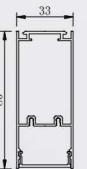

● Parameter

ModelNO. VLSKT3380A

Length	600mm	900mm	1200mm	1500mm	1800mm
Power	12W	18W	24W	30W	36W
LEDQuantities	20pcs	35pcs	45pcs	55pcs	70pcs