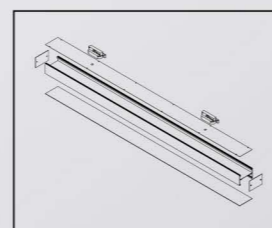

● Technical Drawing