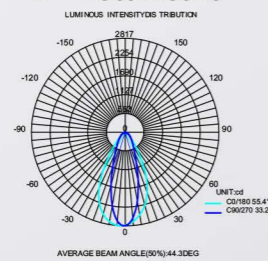

Model NO.	VLSM-GD4076
Length	500mm/1000mm/2000mm

• Technical Drawing

VLSM-TL

Model NO.	VLSM-TL-10A
Size	55*135*152mm
Beam Angle	12/24/36
Power	10W

VLSM-NL3451A

DALI 48V DC 24V 3000K 4000K CRI >80 SMD A 110° IP20 3 years warranty

VLSKN
6280A

● Photometric

● Technical Drawing

● Parameter

ModelNO. VLSKN6280A

Length	600mm	900mm	1200mm	1500mm	1800mm
Power	20W	30W	40W	50W	60W
LEDQuantities	120pcs	192pcs	240pcs	288pcs	384pcs

VLSKN Collection

Length	600mm	900mm	1200mm	1500mm	1800mm
Power	20W	24W	30W	40W	50W
LEDQuantities	72pcs	120pcs	192pcs	216pcs	240pcs

VLSKT Collection

VLSKT
4580B

● Photometric

● Technical Drawing

● Parameter

ModelNO. VLSKT4580B