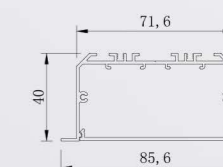

VLRK Collection

Recessed Style

● Photometric

● Technical Drawing

● Parameter

ModelNO. VLRK7540

Length	600mm	900mm	1200mm	1500mm
Power	20W	24W	30W	40W
LEDQuantities	120pcs	192pcs	240pcs	288pcs

VLRK Collection