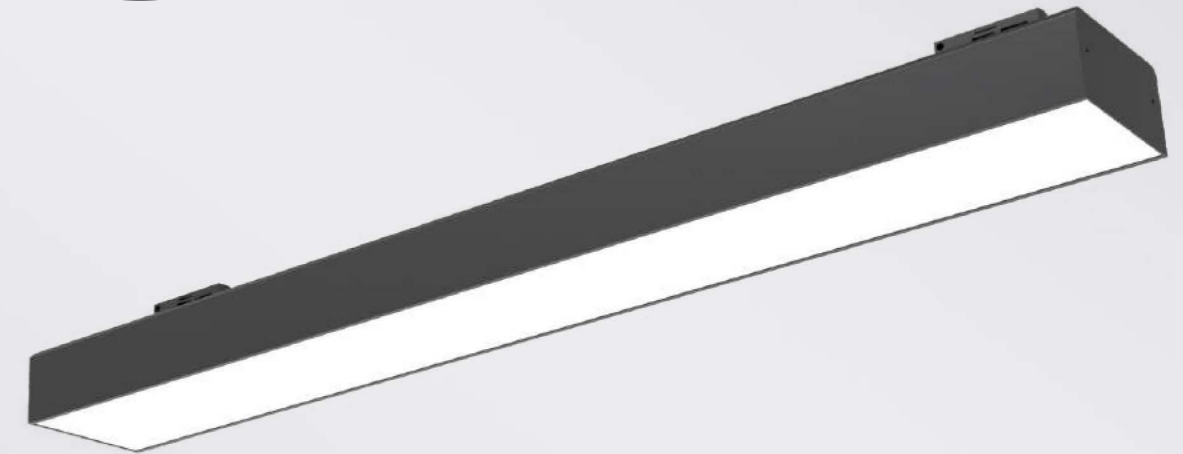

● Parameter

ModelNO. VLSC8054

Length	1200mm
Power	36W
LEDQuantities	216pcs

VLSC Collection

VLSC
12060

Track
Installation

● Photometric

● Technical Drawing