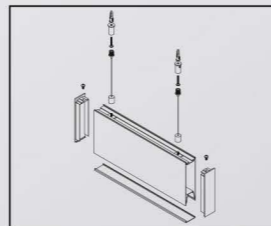

● Technical Drawing