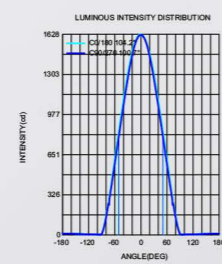

VLSKN
6280

● Photometric

● Technical Drawing

● Parameter

ModelNO. VLSKN6280

Length	600mm	900mm	1200mm	1500mm	1800mm
Power	20W	30W	40W	50W	60W
LEDQuantities	120pcs	192pcs	240pcs	288pcs	384pcs

VLSKN Collection

VLSKN
6280A

● Photometric

● Technical Drawing

● Parameter

ModelNO. VLSKN6280A

Length	600mm	900mm	1200mm	1500mm	1800mm
Power	20W	30W	40W	50W	60W
LEDQuantities	120pcs	192pcs	240pcs	288pcs	384pcs

VLSKN Collection

VLSKN
7290

● Photometric

● Technical Drawing

● Parameter

ModelNO. VLSKN7290

Length	600mm	900mm	1200mm	1500mm	1800mm
Power	20W	30W	40W	50W	60W
LEDQuantities	120pcs	192pcs	240pcs	288pcs	384pcs

VLSKN Collection