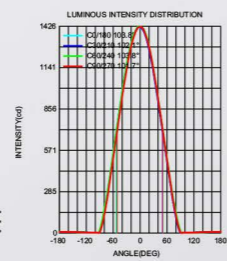

CE SAA 1-10V DALI
 PC SMD 2835 PF >0.9 CRI >82 3000K 4000K 6500K >90 LM/W IP20 3 years warranty

VLSK Collection

VLSK
16060

● Photometric

● Technical Drawing

● Parameter

ModelNO. VLSK16060

Length	600mm	900mm	1200mm	1500mm	1800mm
Power	20W	30W	40W	50W	60W
LEDQuantities	240pcs	384pcs	336pcs	576pcs	768pcs