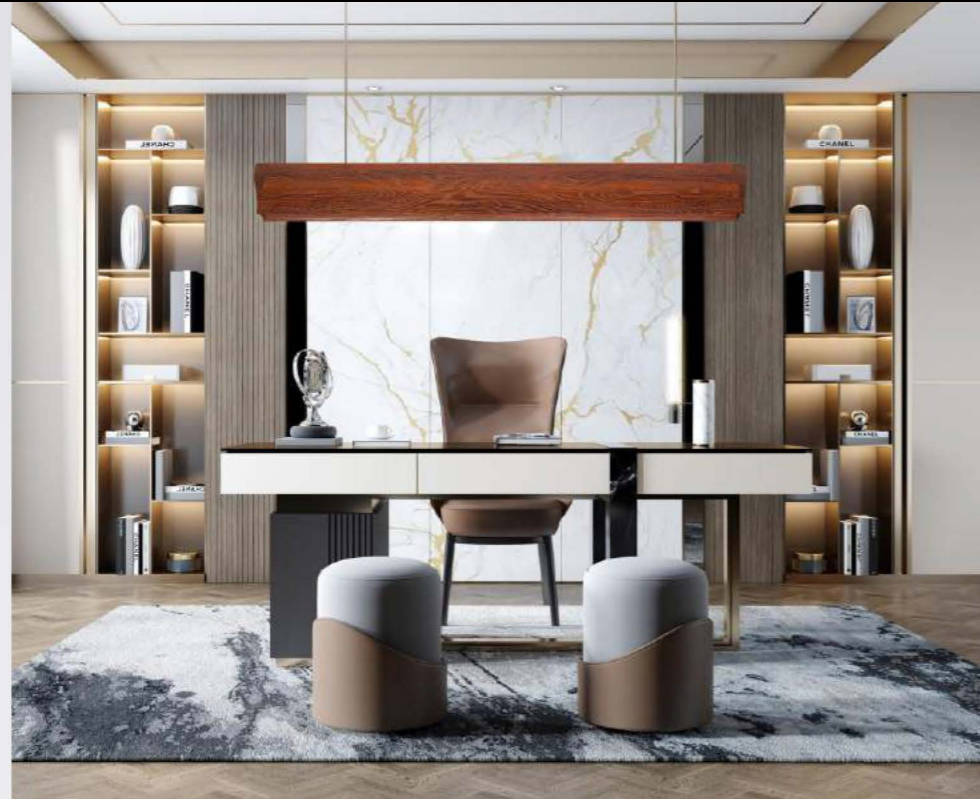

● Technical Drawing

● Parameter

ModelNO. VLSKT52150A/B

Length	600mm	900mm	1200mm	1500mm	1800mm
Power	15W	20W	24W	30W	40W
LEDQuantities	72pcs	120pcs	192pcs	216pcs	240pcs

VLSKT Collection

VLSKT
52150C

● Photometric