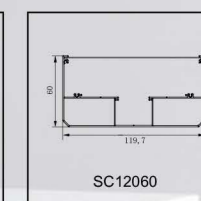

VLSC Collection