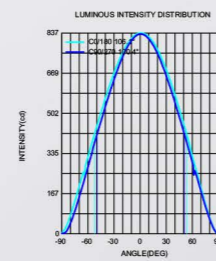

● Photometric