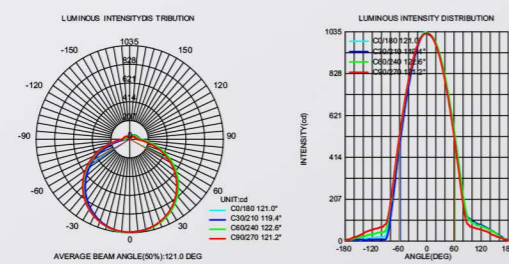

Length	600mm	1200mm	
Power	20W	36W	
LEDQuantities	72pcs	192pcs	

VLSK Collection

VLSK
6563

● Photometric

● Technical Drawing

● Parameter

ModelNO. VLSK6563

Length	600mm	900mm	1200mm	1500mm	1800mm
Power	20W	30W	40W	50W	60W
LEDQuantities	120pcs	192pcs	240pcs	300pcs	360pcs