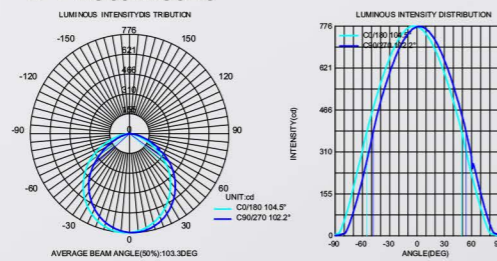

VLSKN
6280

● Photometric

● Technical Drawing

● Parameter

ModelNO. VLSKN6280

Length	600mm	900mm	1200mm	1500mm	1800mm
Power	20W	30W	40W	50W	60W
LEDQuantities	120pcs	192pcs	240pcs	288pcs	384pcs

VLSKN Collection

VLSKN
6280A

● Photometric

● Technical Drawing

● Parameter

ModelNO. VLSKN6280A

Length	600mm	900mm	1200mm	1500mm	1800mm
Power	20W	30W	40W	50W	60W
LEDQuantities	120pcs	192pcs	240pcs	288pcs	384pcs

VLSKN Collection

● Technical Drawing

● Parameter

ModelNO. VLSKT52150A/B

Length	600mm	900mm	1200mm	1500mm	1800mm
Power	15W	20W	24W	30W	40W
LEDQuantities	72pcs	120pcs	192pcs	216pcs	240pcs

VLSKT Collection

VLSKT
52150C

● Photometric