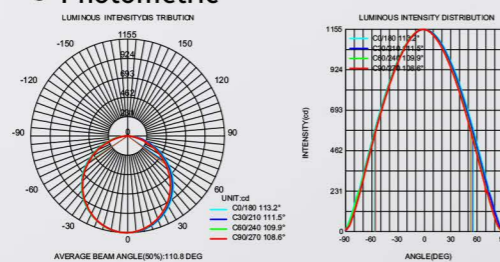

● Photometric