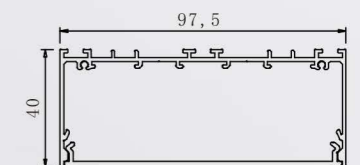

● Parameter

ModelNO. VLSK9840

Length	600mm	900mm	1200mm	1500mm	1800mm
Power	20W	30W	40W	50W	60W
LEDQuantities	180pcs	288pcs	360pcs	432pcs	576pcs