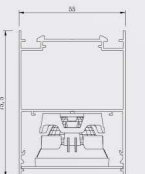

Length	1200mm
Power	24W
LEDQuantities	9pcs

VLSKN Collection

VLSKN
5575F

● Photometric

● Technical Drawing

● Parameter

ModelNO. VLSKN5575F

Length	1200mm
Power	24W
LEDQuantities	10pcs