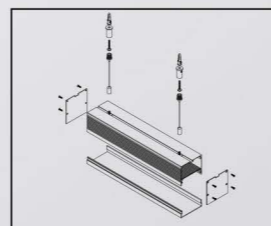

Length	600mm	1200mm	
Power	20W	36W	
LEDQuantities	72pcs	192pcs	

VLSK Collection

VLSK
6563

● Photometric

● Technical Drawing

● Parameter

ModelNO. VLSK6563

Length	600mm	900mm	1200mm	1500mm	1800mm
Power	20W	30W	40W	50W	60W
LEDQuantities	120pcs	192pcs	240pcs	300pcs	360pcs