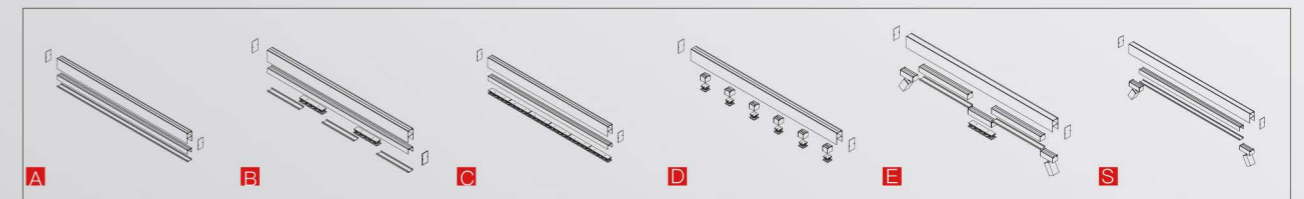

• Technical Drawing

Model NO.	VLSM4580A	VLSM4580B	VLSM4580C	VLSM4580D	VLSM4580E	VLSM4580S
Power	30w	20w	30w	18w	20w	30w