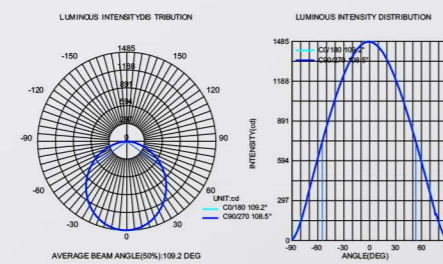

● Technical Drawing

● Parameter

ModelNO. VLRK15050

Length	600mm	900mm	1200mm	1500mm
Power	24W	30W	40W	50W
LEDQuantities	240pcs	384pcs	480pcs	576pcs

VLRK Collection

Recessed Style

● Photometric

● Technical Drawing