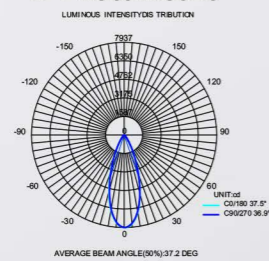

● Photometric