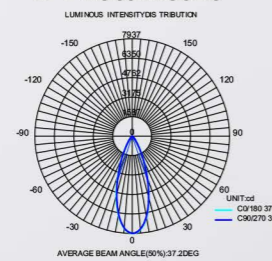

Model NO.	VLSM-GD4076
Length	500mm/1000mm/2000mm

• Technical Drawing

VLSM-TL

Model NO.	VLSM-TL-10A
Size	55*135*152mm
Beam Angle	12/24/36
Power	10W

VLSM-NL3451A

DALI 48V DC 24V 3000K 4000K CRI >80 SMD A 110° IP20 3 years warranty

VLSKN
6280A

● Photometric

● Technical Drawing

● Parameter

ModelNO. VLSKN6280A

Length	600mm	900mm	1200mm	1500mm	1800mm
Power	20W	30W	40W	50W	60W
LEDQuantities	120pcs	192pcs	240pcs	288pcs	384pcs

VLSKN Collection

● Photometric

● Technical Drawing

● Parameter

ModelNO. VLSKT3380C

Length	600mm	900mm	1200mm	1500mm	1800mm
Power	12W	18W	24W	30W	36W
LEDQuantities	20pcs	35pcs	45pcs	55pcs	70pcs

>106 LM/W"/>

VLSKT Collection

VLSKT
3380D

● Photometric

● Technical Drawing

● Parameter

ModelNO. VLSKT3380D

Length	1200mm
Power	30W
LEDQuantities	45pcs

VLSKT Collection

● Photometric

● Technical Drawing