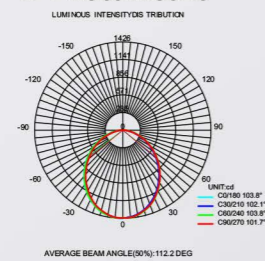

● Photometric

● Technical Drawing

● Parameter

ModelNO. VLSK8075

Length	600mm	900mm	1200mm	1500mm	1800mm
Power	20W	30W	40W	50W	60W
LEDQuantities	60pcs	192pcs	240pcs	288pcs	384pcs

VLSK Collection

VLSK
9840

● Photometric

● Photometric

● Technical Drawing

● Parameter

ModelNO. VLSK11060

Length	600mm	900mm	1200mm	1500mm	1800mm
Power	20W	30W	40W	50W	60W
LEDQuantities	120pcs	192pcs	240pcs	288pcs	384pcs

VLSK Collection

VLSK
14580/S