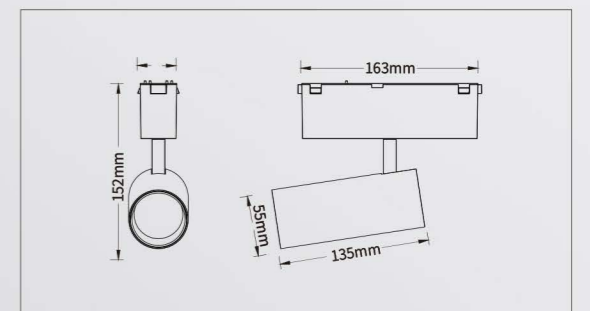

Model NO.	VLSM-GD4076
Length	500mm/1000mm/2000mm

• Technical Drawing

VLSM-TL

Model NO.	VLSM-TL-10A
Size	55*135*152mm
Beam Angle	12/24/36
Power	10W

VLSM-NL3451A

DALI 48V DC 24V 3000K 4000K CRI >80 SMD A 110° IP20 3 years warranty

Length	600mm	900mm	1200mm	1500mm	1800mm
Power	12W	20W	24W	30W	40W
LEDQuantities	60pcs	96pcs	120pcs	144pcs	192pcs

VLSKN Collection

VLSKN
4265

● Photometric

● Technical Drawing

● Parameter

ModelNO. VLSKN4265

Length	600mm	900mm	1200mm	1500mm	1800mm
Power	15W	24W	30W	40W	50W
LEDQuantities	60pcs	96pcs	120pcs	144pcs	192pcs

● Technical Drawing

● Parameter

ModelNO. VLSKN9675

Length	600mm	900mm	1200mm	1500mm	1800mm
Power	20W	30W	40W	50W	60W
LEDQuantities	180pcs	288pcs	360pcs	432pcs	576pcs

VLSKN Collection

VLSKN
5575A

● Photometric