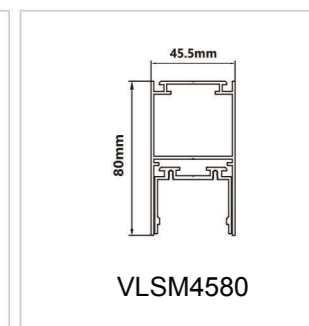

VLSM-TL

VLSM-ML34180

VLSM4580