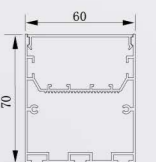

● Parameter

ModelNO. VLSK6070

Length	600mm	1200mm	
Power	20W	36W	
LEDQuantities	72pcs	192pcs