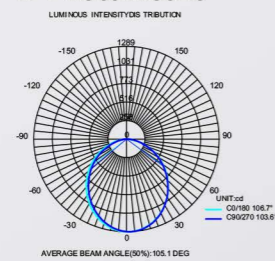

● Photometric

● Technical Drawing

● Parameter

ModelNO. VLSK8075

Length	600mm	900mm	1200mm	1500mm	1800mm
Power	20W	30W	40W	50W	60W
LEDQuantities	60pcs	192pcs	240pcs	288pcs	384pcs

VLSK Collection

VLSK
9840

● Photometric