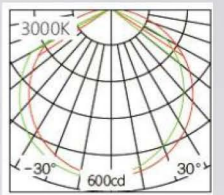

Model NO.	VLSM-GD4076
Length	500mm/1000mm/2000mm

• Technical Drawing

VLSM-TL

Model NO.	VLSM-TL-10A
Size	55*135*152mm
Beam Angle	12/24/36
Power	10W

VLSM-NL3451A

DALI 48V DC 24V 3000K 4000K CRI >80 SMD A 110° IP20 3 years warranty