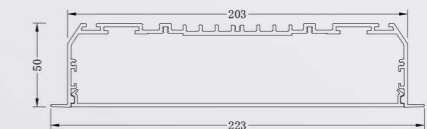

● Parameter

ModelNO. VLRK20550

Length	600mm	900mm	1200mm	1500mm
Power	24W	30W	40W	50W
LEDQuantities	360pcs	576pcs	720pcs	864pcs