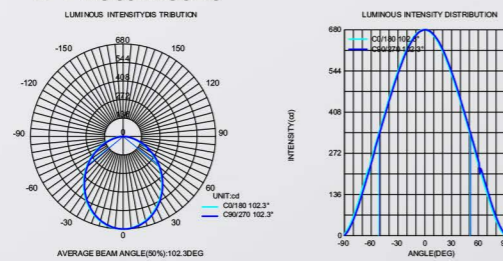

● Photometric