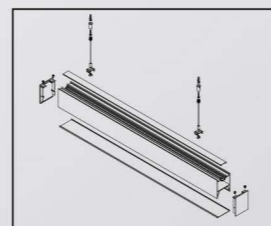

● Technical Drawing