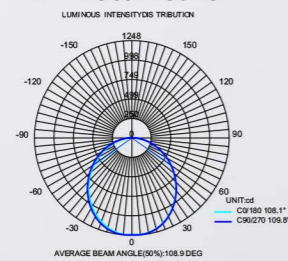

Model NO.	VLSM-GD4076
Length	500mm/1000mm/2000mm

• Technical Drawing

VLSM-TL

Model NO.	VLSM-TL-10A
Size	55*135*152mm
Beam Angle	12/24/36
Power	10W

VLSM-NL3451A

DALI 48V DC 24V 3000K 4000K CRI >80 SMD A 110° IP20 3 years warranty

Length	600mm	900mm	1200mm	1500mm	1800mm
Power	12W	20W	24W	30W	40W
LEDQuantities	60pcs	96pcs	120pcs	144pcs	192pcs

VLSKN Collection

VLSKN
4265

● Photometric

● Technical Drawing

● Parameter

ModelNO. VLSKN4265

Length	600mm	900mm	1200mm	1500mm	1800mm
Power	15W	24W	30W	40W	50W
LEDQuantities	60pcs	96pcs	120pcs	144pcs	192pcs

VLSKN Collection

VLSKN
5270

● Photometric

● Technical Drawing

● Parameter

ModelNO. VLSKN5270

Length	600mm	900mm	1200mm	1500mm	1800mm
Power	15W	24W	30W	40W	50W
LEDQuantities	60pcs	96pcs	120pcs	144pcs	192pcs

VLSKN Collection

VLSKN
6280

● Photometric

● Technical Drawing

● Parameter

ModelNO. VLSKN6280

Length	600mm	900mm	1200mm	1500mm	1800mm
Power	20W	30W	40W	50W	60W
LEDQuantities	120pcs	192pcs	240pcs	288pcs	384pcs

VLSKN Collection