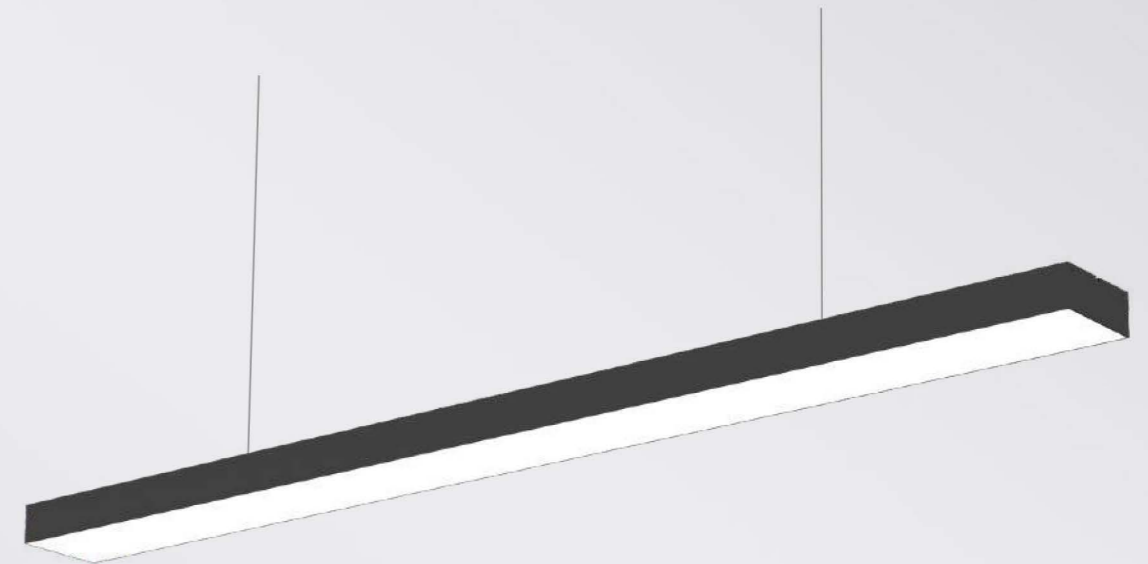

● Photometric

● Technical Drawing

● Parameter

ModelNO. VLSK8075

Length	600mm	900mm	1200mm	1500mm	1800mm
Power	20W	30W	40W	50W	60W
LEDQuantities	60pcs	192pcs	240pcs	288pcs	384pcs

VLSK Collection

VLSK
9840

● Photometric