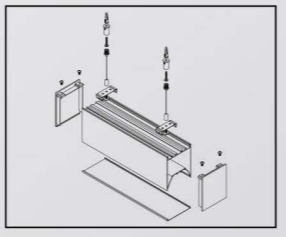

● Technical Drawing