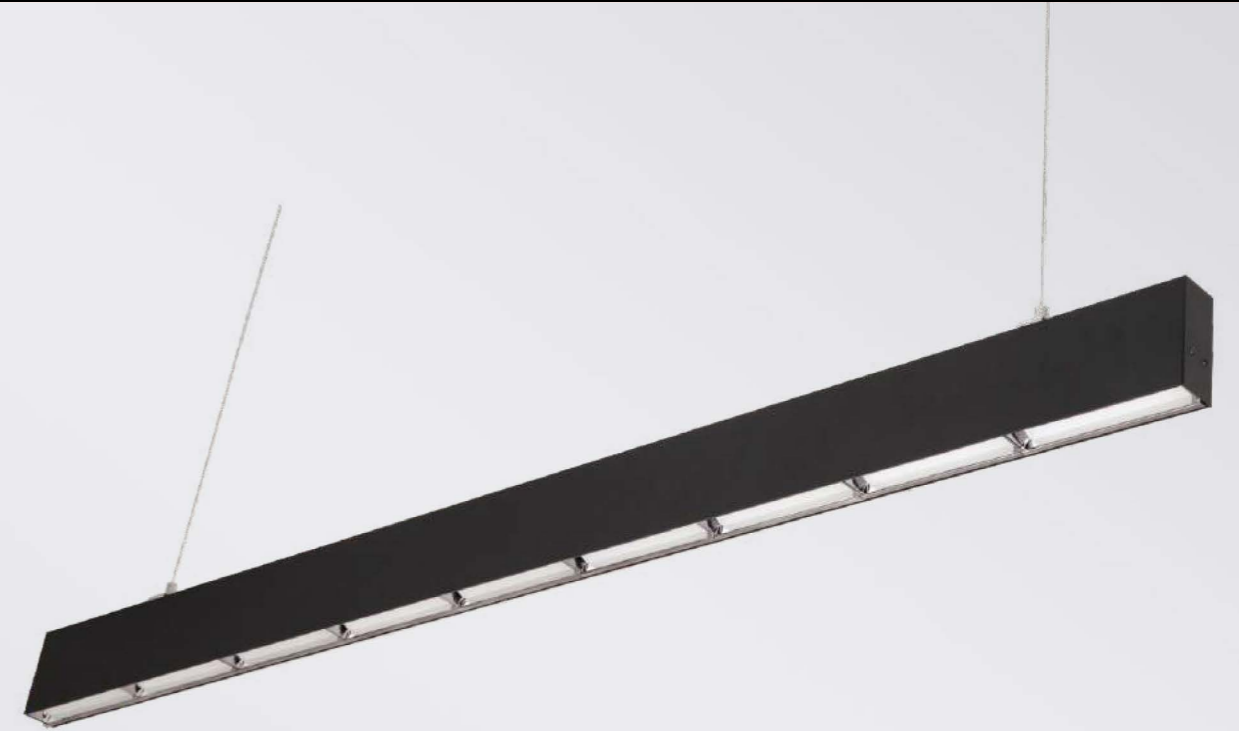

● Photometric

● Technical Drawing

● Parameter

ModelNO. VLSKT3380D

Length	1200mm
Power	30W
LEDQuantities	45pcs

VLSKT Collection

● Photometric

● Technical Drawing