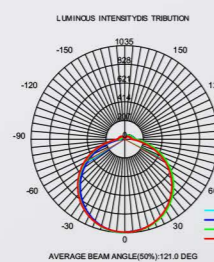

● Photometric

● Technical Drawing

● Parameter

ModelNO. VLSK7550

Length	600mm	900mm	1200mm	1500mm	1800mm
Power	20W	24W	30W	40W	50W
LEDQuantities	60pcs	192pcs	240pcs	288pcs	384pcs

VLSK Collection

VLSK
8075

Suspension
Style

● Photometric

● Technical Drawing

● Parameter

ModelNO. VLSK8075

Length	600mm	900mm	1200mm	1500mm	1800mm
Power	20W	30W	40W	50W	60W
LEDQuantities	60pcs	192pcs	240pcs	288pcs	384pcs

VLSK Collection

VLSK
9840

● Photometric