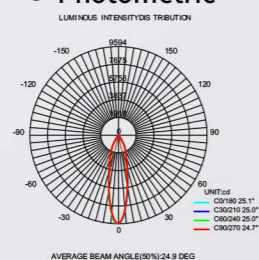

● Photometric