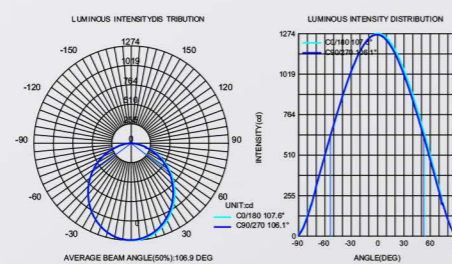

● Photometric

● Technical Drawing

● Parameter

ModelNO. VLRK12545

Length	1200mm
Power	40W
LEDQuantities	336pcs

VLRK Collection

Recessed Style

● Photometric