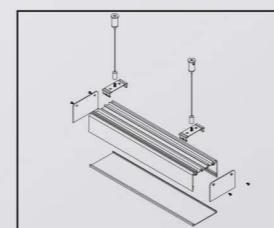

Length	1200mm	1500mm	
Power	40W	50W	
LEDQuantities	168pcs	288pcs	

VLSK Collection

VLSK
7245

● Photometric

● Technical Drawing

● Parameter

ModelNO. VLSK7245

Length	600mm	900mm	1200mm	1500mm	1800mm
Power	20W	24W	30W	40W	50W
LEDQuantities	60pcs	192pcs	240pcs	288pcs	384pcs