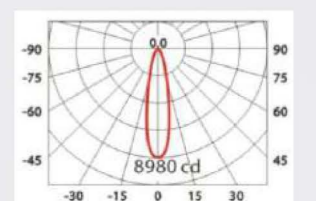

Model NO.	VLSM-GD4076
Length	500mm/1000mm/2000mm

• Technical Drawing

VLSM-TL

Model NO.	VLSM-TL-10A
Size	55*135*152mm
Beam Angle	12/24/36
Power	10W

VLSM-NL3451A

DALI 48V DC 24V 3000K 4000K CRI >80 SMD A 110° IP20 3 years warranty