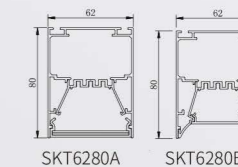

● Parameter

ModelNO. VLSKT6280A/B

Length	600mm	900mm	1200mm	1500mm	1800mm
Power	20W	24W	30W	40W	50W
LEDQuantities	72pcs	120pcs	192pcs	216pcs	240pcs