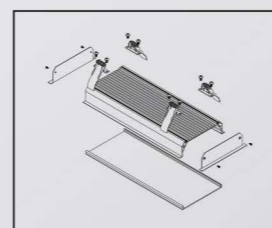

● Technical Drawing