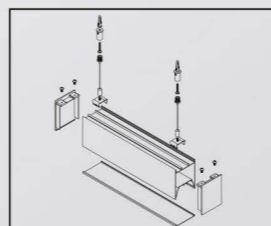

● Technical Drawing