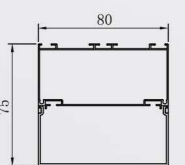

● Photometric

● Technical Drawing

● Parameter

ModelNO. VLSK8075

Length	600mm	900mm	1200mm	1500mm	1800mm
Power	20W	30W	40W	50W	60W
LEDQuantities	60pcs	192pcs	240pcs	288pcs	384pcs

VLSK Collection

VLSK
9840

● Photometric