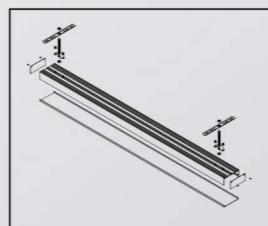

● Technical Drawing