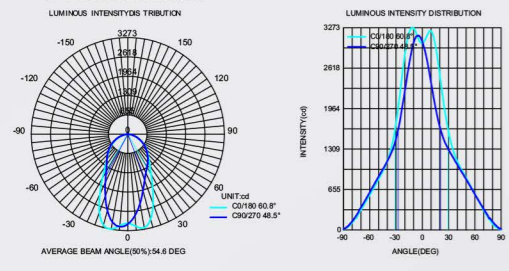

● Photometric