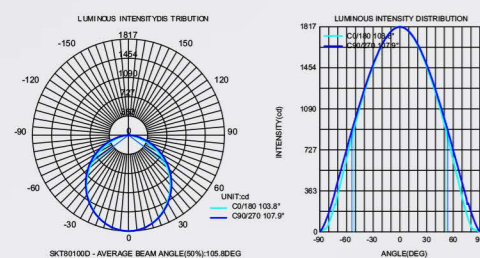

Model NO.	VLSM-GD4076
Length	500mm/1000mm/2000mm

• Technical Drawing

VLSM-TL

Model NO.	VLSM-TL-10A
Size	55*135*152mm
Beam Angle	12/24/36
Power	10W

VLSM-NL3451A

DALI 48V DC 24V 3000K 4000K CRI >80 SMD A 110° IP20 3 years warranty

ModelNO. VLSKT80100A/B

Length	600mm	900mm	1200mm	1500mm	1800mm
Power	20W	24W	30W	40W	50W
LEDQuantities	72pcs	120pcs	192pcs	216pcs	240pcs

VLSKT Collection

VLSKT
80100C/D

Trimless
Recessed

● Photometric

● Technical Drawing