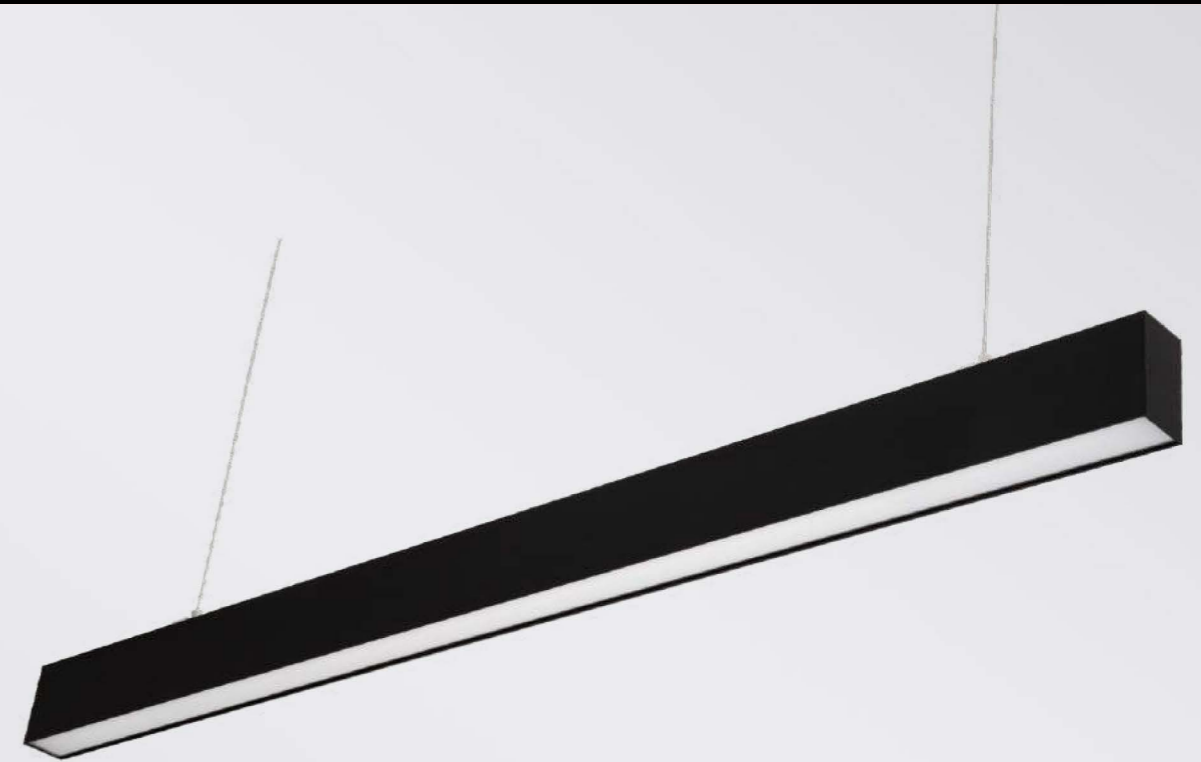

VLSKT Collection