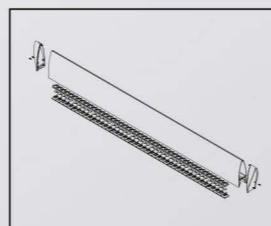

● Technical Drawing