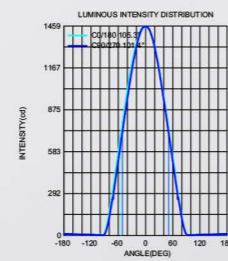

Model NO.	VLSM-GD4076
Length	500mm/1000mm/2000mm

• Technical Drawing

VLSM-TL

Model NO.	VLSM-TL-10A
Size	55*135*152mm
Beam Angle	12/24/36
Power	10W

VLSM-NL3451A

DALI 48V DC 24V 3000K 4000K CRI >80 SMD A 110° IP20 3 years warranty

Length	600mm	900mm	1200mm	1500mm	1800mm
Power	12W	20W	24W	30W	40W
LEDQuantities	60pcs	96pcs	120pcs	144pcs	192pcs

VLSKN Collection

VLSKN
4265

● Photometric

● Technical Drawing

● Parameter

ModelNO. VLSKN4265

Length	600mm	900mm	1200mm	1500mm	1800mm
Power	15W	24W	30W	40W	50W
LEDQuantities	60pcs	96pcs	120pcs	144pcs	192pcs

VLSKN Collection

VLSKN
5270

● Photometric

● Technical Drawing

● Parameter

ModelNO. VLSKN5270

Length	600mm	900mm	1200mm	1500mm	1800mm
Power	15W	24W	30W	40W	50W
LEDQuantities	60pcs	96pcs	120pcs	144pcs	192pcs

VLSKN Collection