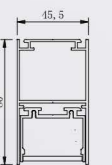

Length	600mm	900mm	1200mm	1500mm	1800mm
Power	20W	24W	30W	40W	50W
LEDQuantities	72pcs	120pcs	192pcs	216pcs	240pcs

VLSKT Collection

VLSKT
4580B

● Photometric

● Technical Drawing

● Parameter

ModelNO. VLSKT4580B