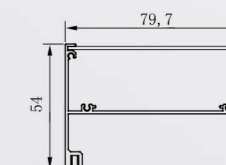

● Parameter

ModelNO. VLSC8054

Length	1200mm
Power	36W
LEDQuantities	216pcs