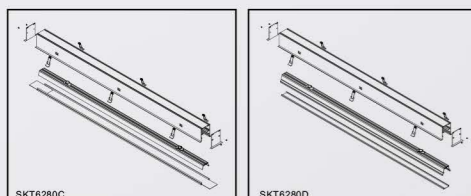

Length	600mm	900mm	1200mm	1500mm	1800mm
Power	20W	24W	30W	40W	50W
LEDQuantities	72pcs	120pcs	192pcs	216pcs	240pcs

VLSKT Collection

VLSKT
6280C/D

Trimless
Recessed

● Photometric

● Technical Drawing

● Parameter