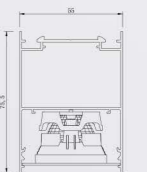

VLSKN Collection

VLSKN
5575H

● Photometric

● Technical Drawing

● Parameter

ModelNO. VLSKN5575H

Length	1200mm
Power	20+10W
LEDQuantities	108+2pcs

VLSKN Collection