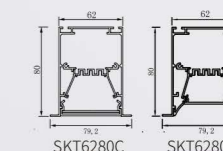

● Parameter

ModelNO. VLSKT6280C/D

Length	600mm	900mm	1200mm	1500mm	1800mm
Power	20W	24W	30W	40W	50W
LEDQuantities	72pcs	120pcs	192pcs	216pcs	240pcs