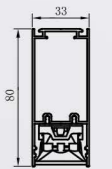

VLSKT Collection

● Photometric

● Technical Drawing

● Parameter

ModelNO. VLSKT3380B

Length	1200mm
Power	30W
LEDQuantities	45pcs

>106 LM/W mark"/>