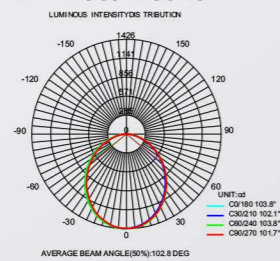

CE SAA 1-10V DALI
 PC SMD 2835 PF >0.9 CRI >82 3000K 4000K 6500K >90 LM/W IP20 3 years warranty

VLSK Collection

VLSK
16060

● Photometric

● Technical Drawing

● Parameter

ModelNO. VLSK16060

Length	600mm	900mm	1200mm	1500mm	1800mm
Power	20W	30W	40W	50W	60W
LEDQuantities	240pcs	384pcs	336pcs	576pcs	768pcs