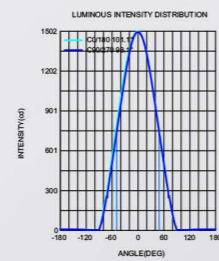

● Photometric