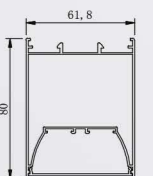

VLSKN
6280

● Photometric

● Technical Drawing

● Parameter

ModelNO. VLSKN6280

Length	600mm	900mm	1200mm	1500mm	1800mm
Power	20W	30W	40W	50W	60W
LEDQuantities	120pcs	192pcs	240pcs	288pcs	384pcs

VLSKN Collection

VLSKN
6280A

● Photometric

● Technical Drawing

● Parameter

ModelNO. VLSKN6280A

Length	600mm	900mm	1200mm	1500mm	1800mm
Power	20W	30W	40W	50W	60W
LEDQuantities	120pcs	192pcs	240pcs	288pcs	384pcs

VLSKN Collection