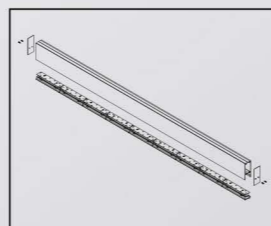

● Photometric

● Technical Drawing

● Parameter

ModelNO. VLSKT3380D

Length	1200mm
Power	30W
LEDQuantities	45pcs

VLSKT Collection

● Photometric

● Technical Drawing