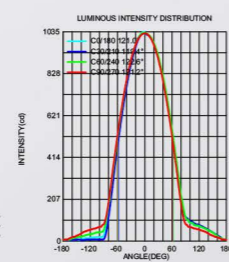

● Photometric