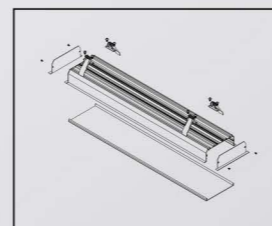

● Technical Drawing