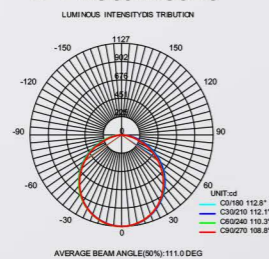

● Photometric