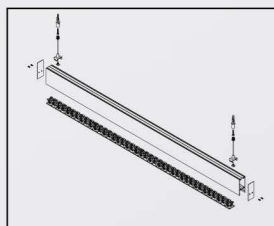

● Technical Drawing

● Parameter

ModelNO. VLSKT3380C

Length	600mm	900mm	1200mm	1500mm	1800mm
Power	12W	18W	24W	30W	36W
LEDQuantities	20pcs	35pcs	45pcs	55pcs	70pcs

>106 LM/W"/>