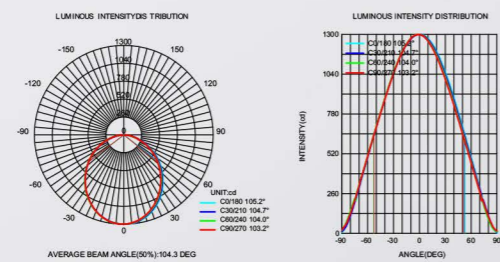

● Photometric