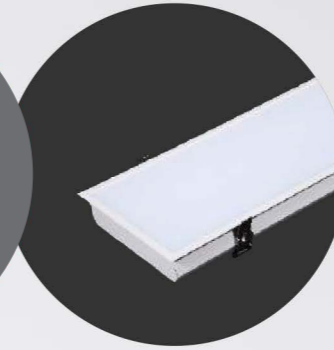

● Technical Drawing

● Parameter

ModelNO. VLRK15050

Length	600mm	900mm	1200mm	1500mm
Power	24W	30W	40W	50W
LEDQuantities	240pcs	384pcs	480pcs	576pcs

VLRK Collection

Recessed Style

● Photometric

● Technical Drawing