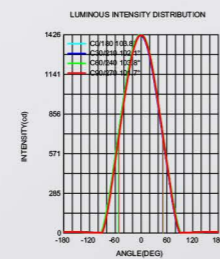

VLSK Collection

VLSK
86100

Suspension
Style

● Photometric

● Technical Drawing

● Parameter

ModelNO. VLSK86100

Length	600mm	900mm	1200mm	1500mm	1800mm
Power	18W	24W	30W	40W	50W
LEDQuantities	60pcs	192pcs	240pcs	288pcs	384pcs