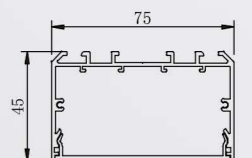

VLSK
7545

● Photometric

● Technical Drawing

● Parameter

ModelNO. VLSK7545

Length	600mm	900mm	1200mm	1500mm	1800mm
Power	20W	24W	30W	40W	50W
LEDQuantities	60pcs	192pcs	240pcs	288pcs	384pcs

VLSK Collection

VLSK
7550