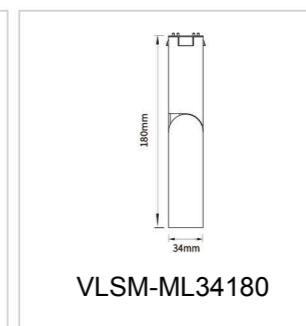

VLSM-TL

VLSM-NL3451

VLSM-ML34180