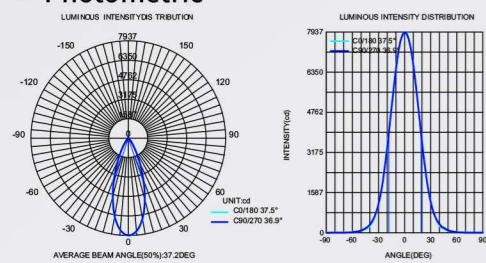

● Photometric