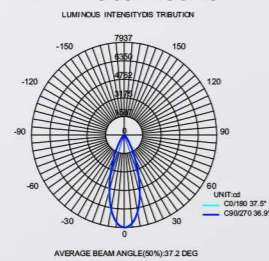

● Photometric