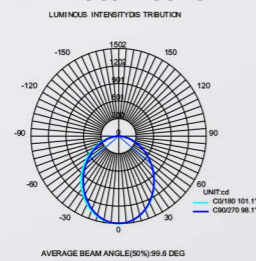

● Photometric