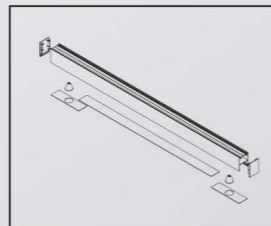

VLSKN Collection

VLSKN
5575H

● Photometric

● Technical Drawing

● Parameter

ModelNO. VLSKN5575H

Length	1200mm
Power	20+10W
LEDQuantities	108+2pcs

VLSKN Collection