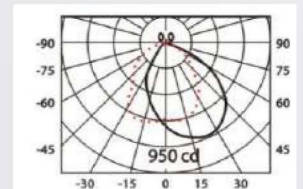

VLSM-NL3451C

DALI 48V DC 24V 3000K 4000K CRI >80 SMD Polarized light IP20 3 years warranty

Model NO.	VLSM-NL3451C
Length	160mm/320mm/640mm
Power	6w/12w/24w
Lumen	340LM/680LM/1320LM