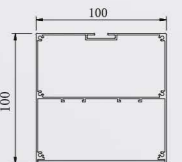

● Parameter

ModelNO. VLSK100100

Length	600mm	900mm	1200mm	1500mm	1800mm
Power	20W	30W	40W	50W	60W
LEDQuantities	120pcs	192pcs	240pcs	288pcs	384pcs