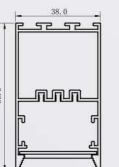

● Photometric

● Technical Drawing

● Parameter

ModelNO. VLSK3866

Length	600mm	900mm	1200mm	1500mm	1800mm
Power	20W	24W	30W	40W	50W
LEDQuantities	60pcs	120pcs	192pcs	216pcs	240pcs

VLSK Collection

VLSK
4578

Suspension
Style