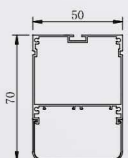

● Parameter

ModelNO. VLSK5070

Length	600mm	900mm	1200mm	1500mm	1800mm
Power	20W	30W	40W	50W	60W
LEDQuantities	120pcs	192pcs	240pcs	288pcs	384pcs