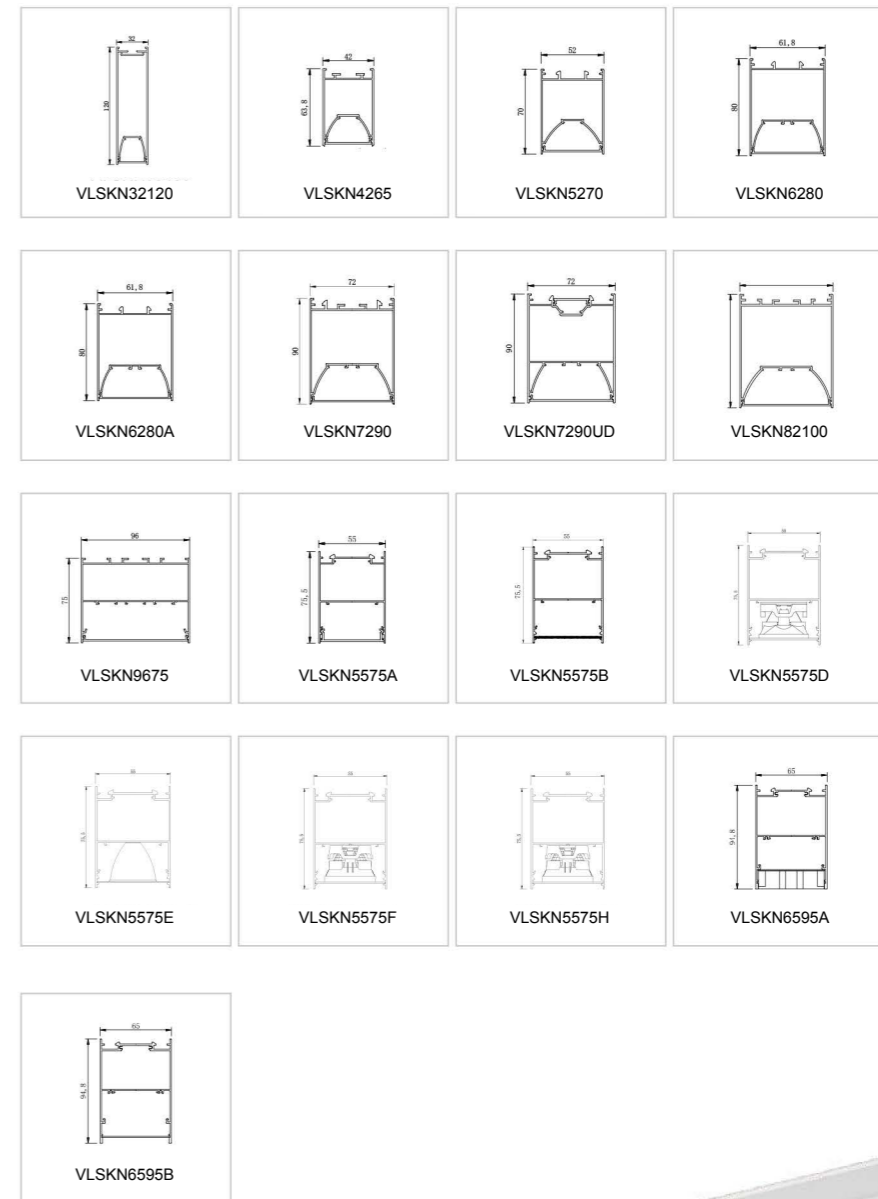

VLSKN Collection