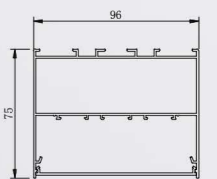

● Parameter

ModelNO. VLSKN9675

Length	600mm	900mm	1200mm	1500mm	1800mm
Power	20W	30W	40W	50W	60W
LEDQuantities	180pcs	288pcs	360pcs	432pcs	576pcs