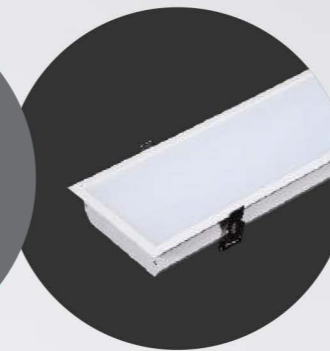

● Photometric

● Technical Drawing

● Parameter

ModelNO. VLRK12545

Length	1200mm
Power	40W
LEDQuantities	336pcs

VLRK Collection

Recessed Style

● Photometric