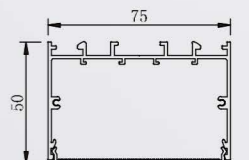

● Photometric

● Technical Drawing

● Parameter

ModelNO. VLSK7550

Length	600mm	900mm	1200mm	1500mm	1800mm
Power	20W	24W	30W	40W	50W
LEDQuantities	60pcs	192pcs	240pcs	288pcs	384pcs

VLSK Collection

VLSK
8075

Suspension
Style