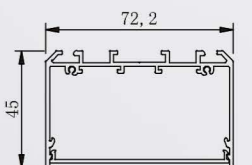

Length	1200mm	1500mm	
Power	40W	50W	
LEDQuantities	168pcs	288pcs	

VLSK Collection

VLSK
7245

● Photometric

● Technical Drawing

● Parameter

ModelNO. VLSK7245

Length	600mm	900mm	1200mm	1500mm	1800mm
Power	20W	24W	30W	40W	50W
LEDQuantities	60pcs	192pcs	240pcs	288pcs	384pcs