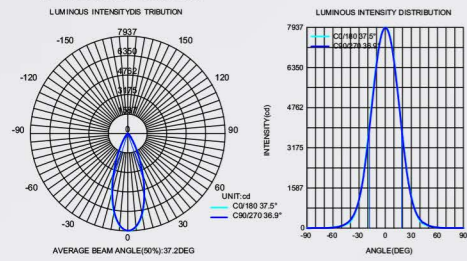

● Photometric