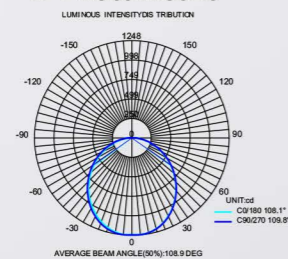

Length	600mm	900mm	1200mm	1500mm	1800mm
Power	12W	20W	24W	30W	40W
LEDQuantities	60pcs	96pcs	120pcs	144pcs	192pcs

VLSKN Collection

VLSKN
4265

● Photometric

● Technical Drawing

● Parameter

ModelNO. VLSKN4265

Length	600mm	900mm	1200mm	1500mm	1800mm
Power	15W	24W	30W	40W	50W
LEDQuantities	60pcs	96pcs	120pcs	144pcs	192pcs

VLSKN Collection

VLSKN
5270

● Photometric

● Technical Drawing

● Parameter

ModelNO. VLSKN5270

Length	600mm	900mm	1200mm	1500mm	1800mm
Power	15W	24W	30W	40W	50W
LEDQuantities	60pcs	96pcs	120pcs	144pcs	192pcs

VLSKN Collection

VLSKN
6280

● Photometric

● Technical Drawing

● Parameter

ModelNO. VLSKN6280

Length	600mm	900mm	1200mm	1500mm	1800mm
Power	20W	30W	40W	50W	60W
LEDQuantities	120pcs	192pcs	240pcs	288pcs	384pcs

VLSKN Collection

VLSKN
6280A

● Photometric

● Technical Drawing

● Parameter

ModelNO. VLSKN6280A

Length	600mm	900mm	1200mm	1500mm	1800mm
Power	20W	30W	40W	50W	60W
LEDQuantities	120pcs	192pcs	240pcs	288pcs	384pcs

VLSKN Collection