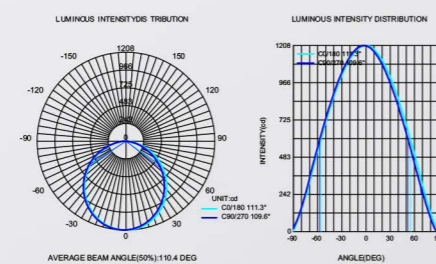

● Photometric