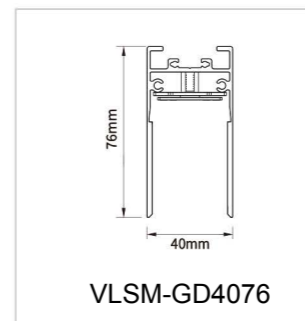

VLSM Collection