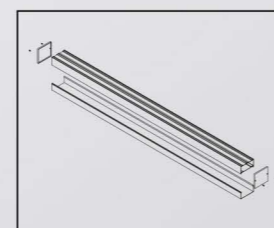

● Technical Drawing