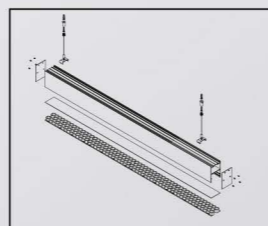

● Technical Drawing