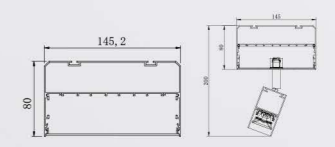

● Parameter

ModelNO. VLSK14580/S

Length	600mm	900mm	1200mm	1500mm
Power	30W/30W+5W*2	40W/40W+5W*2	50W/50W+5W*2	60W/60W+5W*2
LEDQuantities	240pcs/240PCS+50502PCS	384pcs/384PCS+50502PCS	480pcs/480PCS+50502PCS	576pcs/576PCS+50502PCS

CE SAA 1-10V DALI
PC SMD 2835 PF >0.9 CRI >82 3000K 4000K 6500K >90 LM/W IP20 3 years warranty