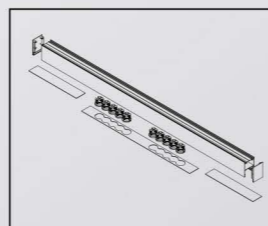

Length	1200mm
Power	24W
LEDQuantities	9pcs

VLSKN Collection

VLSKN
5575F

● Photometric

● Technical Drawing

● Parameter

ModelNO. VLSKN5575F

Length	1200mm
Power	24W
LEDQuantities	10pcs