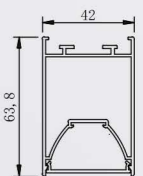

Length	600mm	900mm	1200mm	1500mm	1800mm
Power	12W	20W	24W	30W	40W
LEDQuantities	60pcs	96pcs	120pcs	144pcs	192pcs

VLSKN Collection

VLSKN
4265

● Photometric

● Technical Drawing

● Parameter

ModelNO. VLSKN4265

Length	600mm	900mm	1200mm	1500mm	1800mm
Power	15W	24W	30W	40W	50W
LEDQuantities	60pcs	96pcs	120pcs	144pcs	192pcs