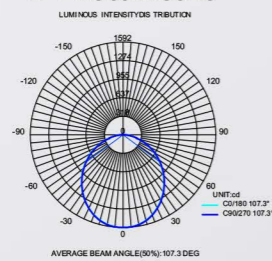

Model NO.	VLSM-GD4076
Length	500mm/1000mm/2000mm

• Technical Drawing

VLSM-TL

Model NO.	VLSM-TL-10A
Size	55*135*152mm
Beam Angle	12/24/36
Power	10W

VLSM-NL3451A

DALI 48V DC 24V 3000K 4000K CRI >80 SMD A 110° IP20 3 years warranty

Length	600mm	900mm	1200mm	1500mm	1800mm
Power	12W	20W	24W	30W	40W
LEDQuantities	60pcs	96pcs	120pcs	144pcs	192pcs

VLSKN Collection

VLSKN
4265

● Photometric

● Technical Drawing

● Parameter

ModelNO. VLSKN4265

Length	600mm	900mm	1200mm	1500mm	1800mm
Power	15W	24W	30W	40W	50W
LEDQuantities	60pcs	96pcs	120pcs	144pcs	192pcs

VLSKN Collection

VLSKN
5270

● Photometric

● Technical Drawing

● Parameter

ModelNO. VLSKN5270

Length	600mm	900mm	1200mm	1500mm	1800mm
Power	15W	24W	30W	40W	50W
LEDQuantities	60pcs	96pcs	120pcs	144pcs	192pcs

VLSKN Collection

VLSKN
6280

● Photometric

● Technical Drawing

● Parameter

ModelNO. VLSKN6280

Length	600mm	900mm	1200mm	1500mm	1800mm
Power	20W	30W	40W	50W	60W
LEDQuantities	120pcs	192pcs	240pcs	288pcs	384pcs

VLSKN Collection