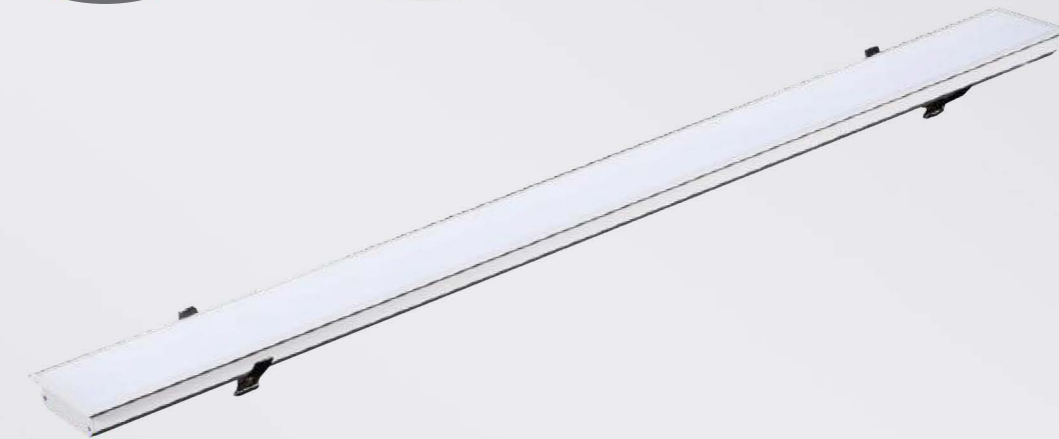

VLRK Collection

● Photometric

● Technical Drawing

● Parameter

ModelNO. VLRK5535

Length	600mm	900mm	1200mm	1500mm
Power	20W	24W	30W	40W
LEDQuantities	60pcs	96pcs	120pcs	144pcs