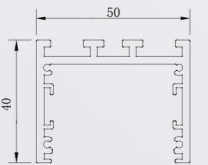

● Parameter

ModelNO. VLSK5040B

Diameter	900*1600mm
Power	140W
LED Strip	12W/M