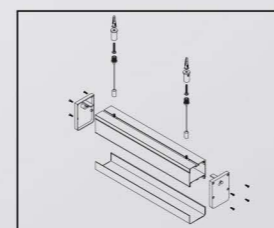

Diameter	900*1600mm
Power	140W
LED Strip	12W/M

VLSK Collection

VLSK
5070

Suspension
Style

Surface
mounted

● Photometric

● Technical Drawing

● Parameter