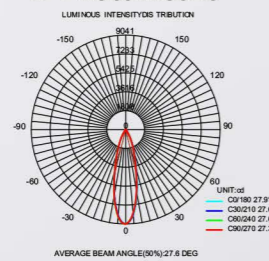

● Photometric