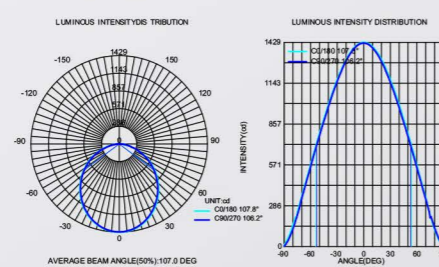

● Photometric