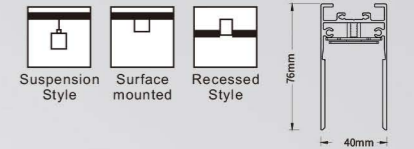

VLSM-GD4076