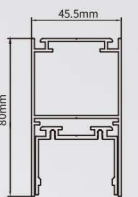

ARD-SM4580A