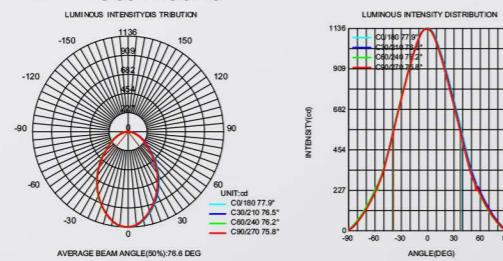

● Photometric