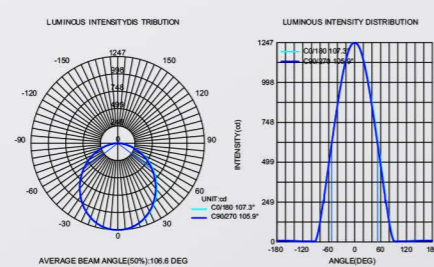

● Photometric