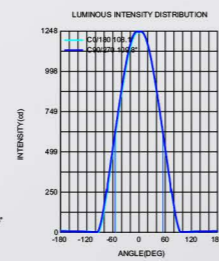

Length	600mm	900mm	1200mm	1500mm	1800mm
Power	12W	20W	24W	30W	40W
LEDQuantities	60pcs	96pcs	120pcs	144pcs	192pcs

VLSKN Collection

VLSKN
4265

● Photometric

● Technical Drawing

● Parameter

ModelNO. VLSKN4265

Length	600mm	900mm	1200mm	1500mm	1800mm
Power	15W	24W	30W	40W	50W
LEDQuantities	60pcs	96pcs	120pcs	144pcs	192pcs

VLSKN Collection

VLSKN
5270

● Photometric

● Technical Drawing

● Parameter

ModelNO. VLSKN5270

Length	600mm	900mm	1200mm	1500mm	1800mm
Power	15W	24W	30W	40W	50W
LEDQuantities	60pcs	96pcs	120pcs	144pcs	192pcs

VLSKN Collection

VLSKN
6280

● Photometric

● Technical Drawing

● Parameter

ModelNO. VLSKN6280

Length	600mm	900mm	1200mm	1500mm	1800mm
Power	20W	30W	40W	50W	60W
LEDQuantities	120pcs	192pcs	240pcs	288pcs	384pcs

VLSKN Collection