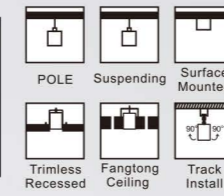

VLSK Collection

VLSK
5575