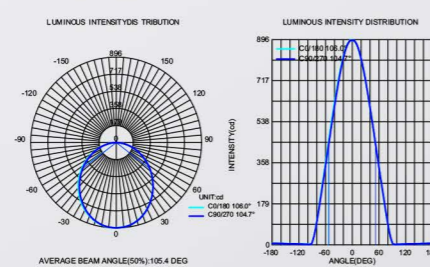

● Photometric