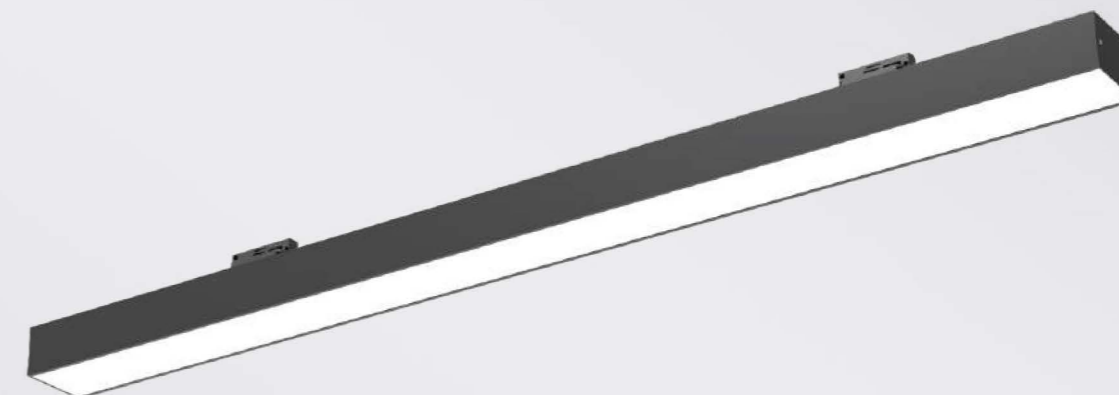

● Parameter

ModelNO. VLRK20550

Length	600mm	900mm	1200mm	1500mm
Power	24W	30W	40W	50W
LEDQuantities	360pcs	576pcs	720pcs	864pcs

VLSC Collection

VLSC Collection

Track Installation

● Photometric

● Technical Drawing