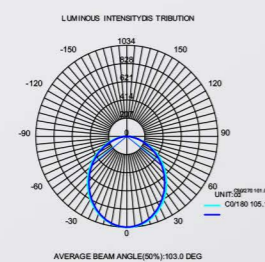

Length	1200mm	1500mm	
Power	40W	50W	
LEDQuantities	168pcs	288pcs	

VLSK Collection

VLSK
7245

● Photometric

● Technical Drawing

● Parameter

ModelNO. VLSK7245

Length	600mm	900mm	1200mm	1500mm	1800mm
Power	20W	24W	30W	40W	50W
LEDQuantities	60pcs	192pcs	240pcs	288pcs	384pcs