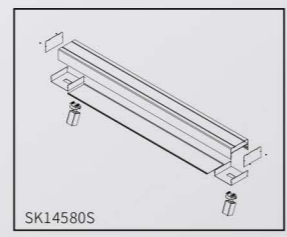

Suspension
Style

Fangtong
Ceiling

● Photometric

● Technical Drawing

● Parameter

ModelNO. VLSK14580/S

Length	600mm	900mm	1200mm	1500mm
Power	30W/30W+5W*2	40W/40W+5W*2	50W/50W+5W*2	60W/60W+5W*2
LEDQuantities	240pcs/240PCS+50502PCS	384pcs/384PCS+50502PCS	480pcs/480PCS+50502PCS	576pcs/576PCS+50502PCS