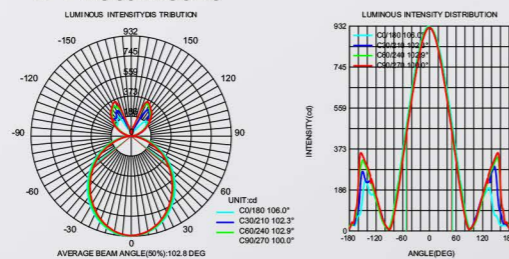

VLSKN
6280

● Photometric

● Technical Drawing

● Parameter

ModelNO. VLSKN6280

Length	600mm	900mm	1200mm	1500mm	1800mm
Power	20W	30W	40W	50W	60W
LEDQuantities	120pcs	192pcs	240pcs	288pcs	384pcs

VLSKN Collection

VLSKN
6280A

● Photometric

● Technical Drawing

● Parameter

ModelNO. VLSKN6280A

Length	600mm	900mm	1200mm	1500mm	1800mm
Power	20W	30W	40W	50W	60W
LEDQuantities	120pcs	192pcs	240pcs	288pcs	384pcs

VLSKN Collection

VLSKN
7290

● Photometric

● Technical Drawing

● Parameter

ModelNO. VLSKN7290

Length	600mm	900mm	1200mm	1500mm	1800mm
Power	20W	30W	40W	50W	60W
LEDQuantities	120pcs	192pcs	240pcs	288pcs	384pcs

VLSKN Collection

VLSKN
7290UD

● Photometric

● Technical Drawing

● Parameter

ModelNO. VLSKN7290UD

Length	600mm	900mm	1200mm	1500mm	1800mm
Power	30W	40W	50W	60W	80W
LEDQuantities	180pcs	288pcs	360pcs	432pcs	576pcs

VLSKN Collection