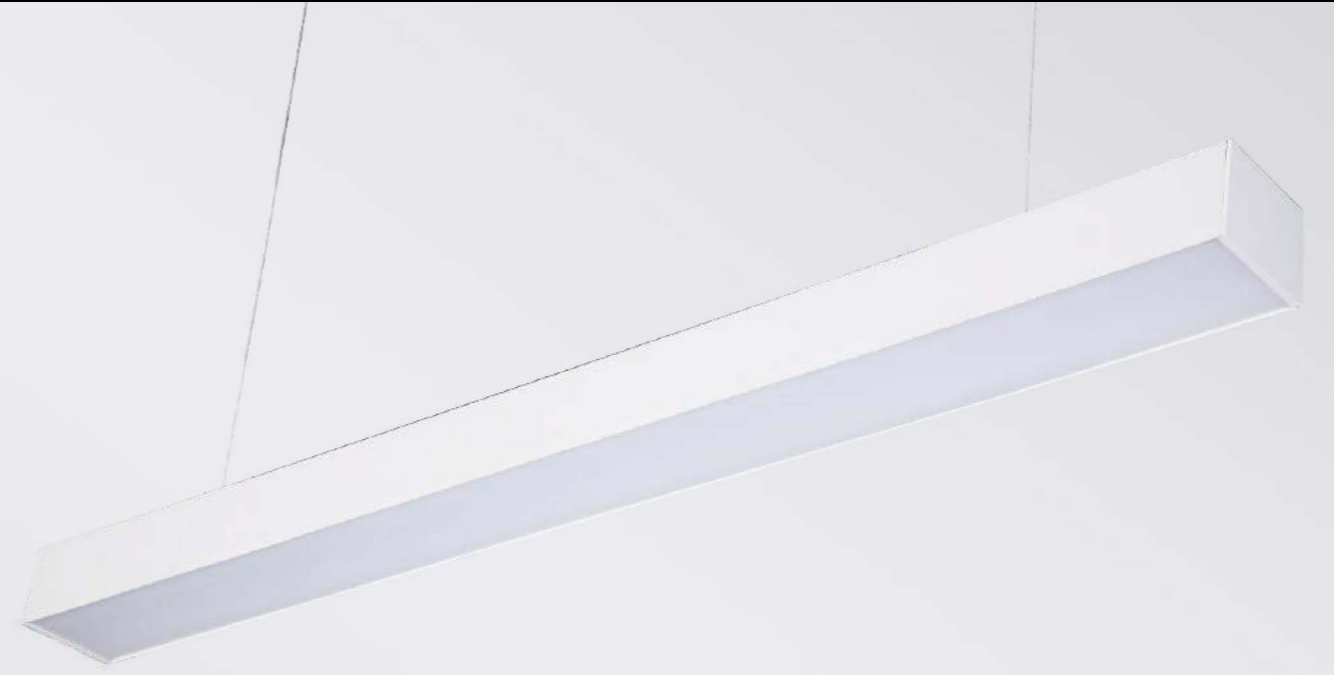

● Photometric

● Technical Drawing

● Parameter

ModelNO. VLSKN82100

Length	600mm	900mm	1200mm	1500mm	1800mm
Power	20W	30W	40W	50W	60W
LEDQuantities	120pcs	192pcs	240pcs	288pcs	384pcs

VLSKN Collection

● Photometric