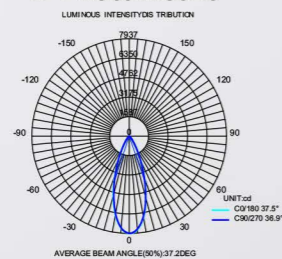

● Photometric