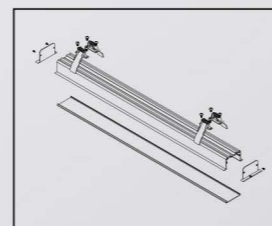

Length	900mm	1200mm	1500mm
Power	18W	24W	30W
LEDQuantities	96pcs	120pcs	144pcs

VLRK Collection

Recessed Style

● Photometric

● Technical Drawing

● Parameter

ModelNO. VLRK5535

Length	600mm	900mm	1200mm	1500mm
Power	20W	24W	30W	40W
LEDQuantities	60pcs	96pcs	120pcs	144pcs