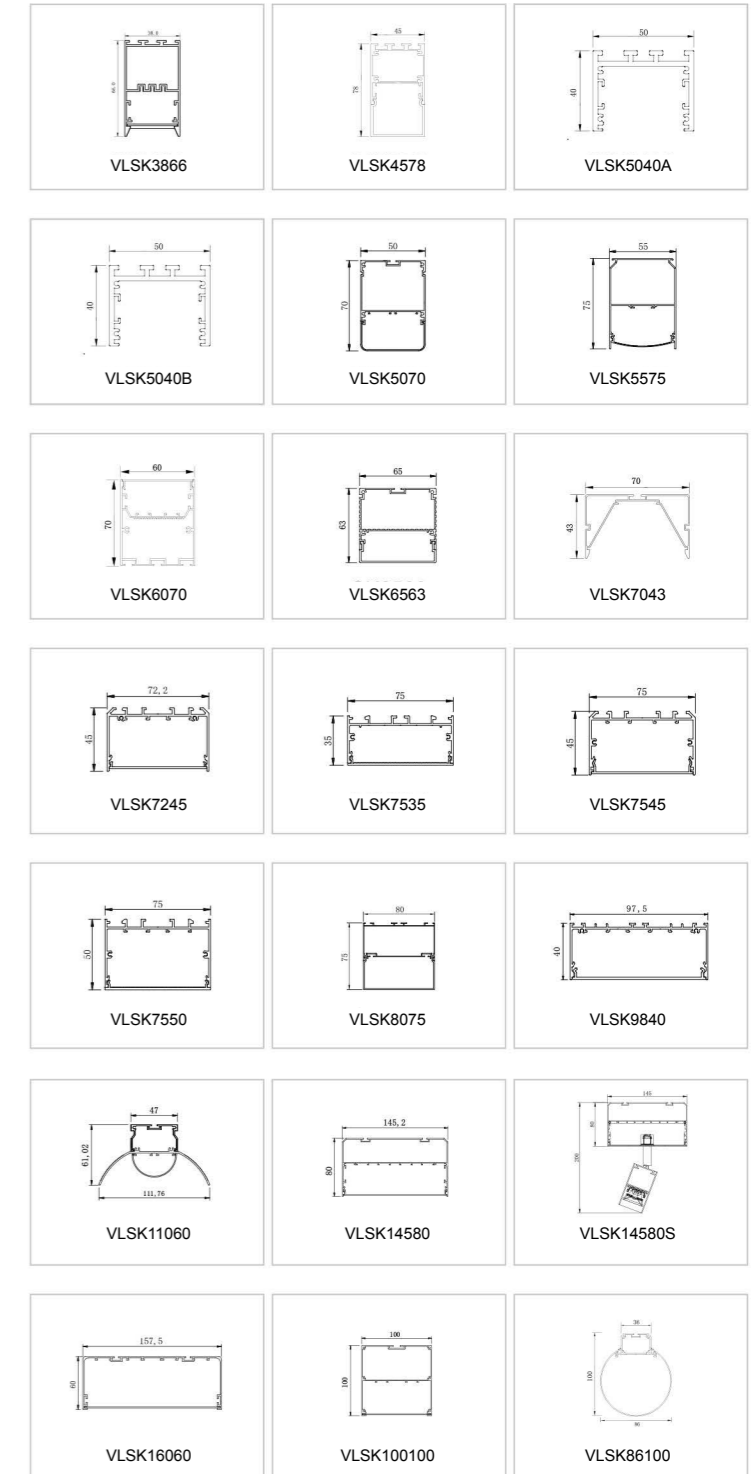

VLSK Collection