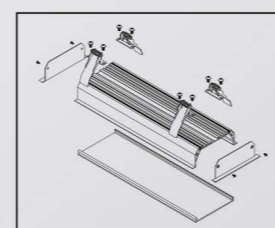

● Technical Drawing