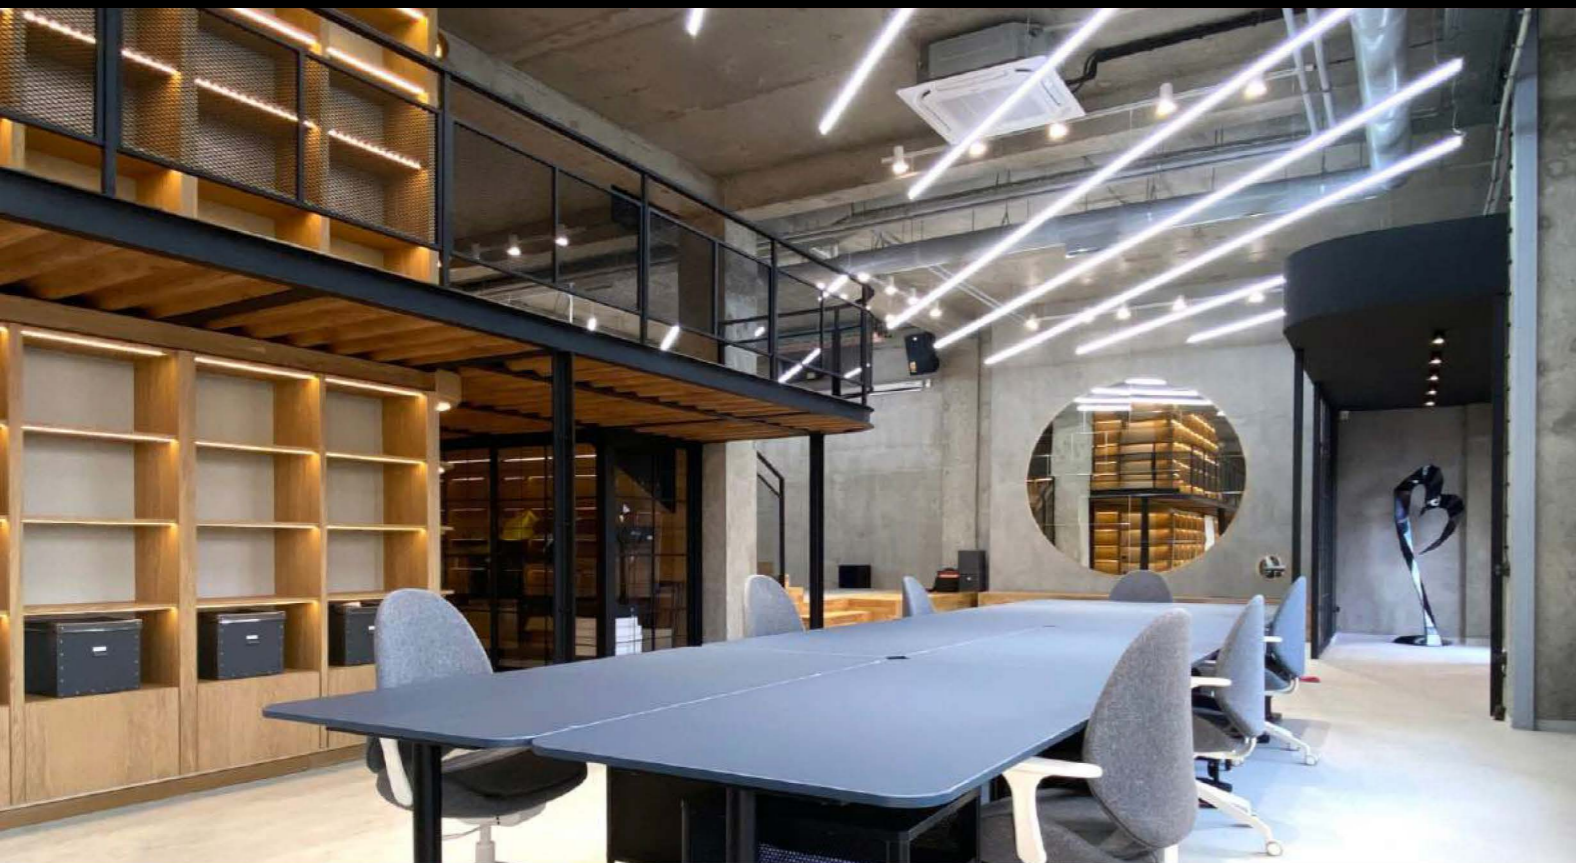

● Photometric

● Technical Drawing

● Parameter

ModelNO. VLSK7550

Length	600mm	900mm	1200mm	1500mm	1800mm
Power	20W	24W	30W	40W	50W
LEDQuantities	60pcs	192pcs	240pcs	288pcs	384pcs

VLSK Collection

VLSK
8075

Suspension
Style