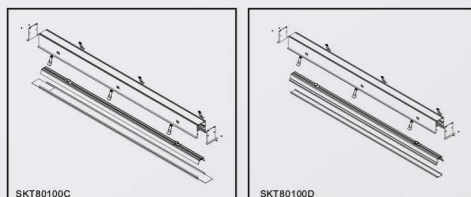

ModelNO. VLSKT80100A/B

Length	600mm	900mm	1200mm	1500mm	1800mm
Power	20W	24W	30W	40W	50W
LEDQuantities	72pcs	120pcs	192pcs	216pcs	240pcs

VLSKT Collection

VLSKT
80100C/D

Trimless
Recessed

● Photometric

● Technical Drawing