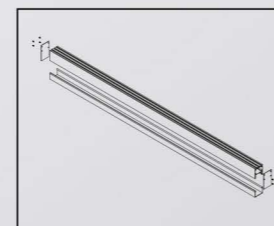

● Technical Drawing