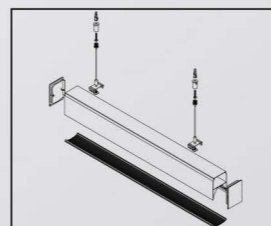

ModelNO. VLSK5070

Length	600mm	900mm	1200mm	1500mm	1800mm
Power	20W	30W	40W	50W	60W
LEDQuantities	120pcs	192pcs	240pcs	288pcs	384pcs

VLSK Collection

VLSK
5575

● Photometric

● Technical Drawing

● Parameter

ModelNO. VLSK5575