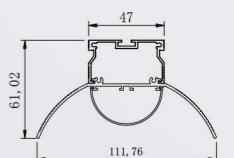

● Photometric

● Technical Drawing

● Parameter

ModelNO. VLSK11060

Length	600mm	900mm	1200mm	1500mm	1800mm
Power	20W	30W	40W	50W	60W
LEDQuantities	120pcs	192pcs	240pcs	288pcs	384pcs

VLSK Collection

VLSK
14580/S