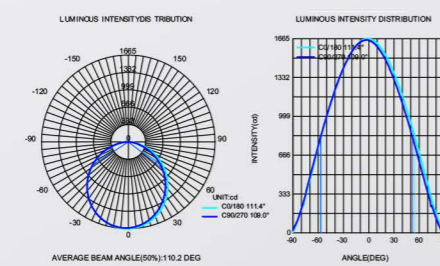

● Parameter

ModelNO. VLSC8054

Length	1200mm
Power	36W
LEDQuantities	216pcs

VLSC Collection

VLSC
12060

Track
Installation

● Photometric

● Technical Drawing