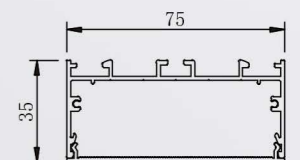

VLSK Collection

VLSK
7535

● Photometric

● Technical Drawing

● Parameter

ModelNO. VLSK7535

Length	600mm	900mm	1200mm	1500mm	1800mm
Power	20W	24W	40W	50W	60W
LEDQuantities	180pcs	288pcs	360pcs	432pcs	576pcs

VLSK Collection