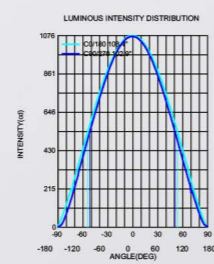

● Photometric