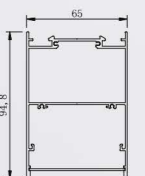

● Photometric

● Technical Drawing

● Parameter

ModelNO. VLSKN6595B

Length	600mm	900mm	1200mm	1500mm	1800mm
Power	20W	30W	40W	50W	60W
LEDQuantities	60pcs	96pcs	120pcs	144pcs	192pcs

VLSKT Collection

UGR < 19
FOR OFFICE'S FUTURE