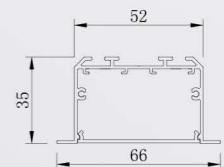

Length	900mm	1200mm	1500mm
Power	18W	24W	30W
LEDQuantities	96pcs	120pcs	144pcs

VLRK Collection

Recessed Style

● Photometric

● Technical Drawing

● Parameter

ModelNO. VLRK5535

Length	600mm	900mm	1200mm	1500mm
Power	20W	24W	30W	40W
LEDQuantities	60pcs	96pcs	120pcs	144pcs