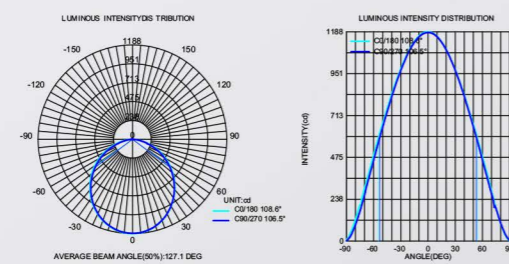

● Photometric