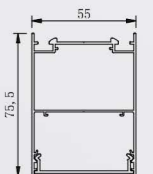

● Parameter

ModelNO. VLSKN5575A

Length	1200mm
Power	30W
LEDQuantities	120pcs