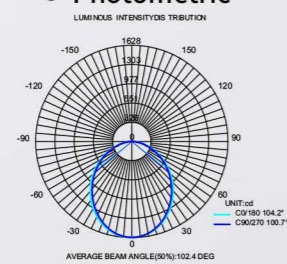

Model NO.	VLSM-GD4076
Length	500mm/1000mm/2000mm

• Technical Drawing

VLSM-TL

Model NO.	VLSM-TL-10A
Size	55*135*152mm
Beam Angle	12/24/36
Power	10W

VLSM-NL3451A

DALI 48V DC 24V 3000K 4000K CRI >80 SMD A 110° IP20 3 years warranty

VLSKN
6280

● Photometric

● Technical Drawing

● Parameter

ModelNO. VLSKN6280

Length	600mm	900mm	1200mm	1500mm	1800mm
Power	20W	30W	40W	50W	60W
LEDQuantities	120pcs	192pcs	240pcs	288pcs	384pcs

VLSKN Collection

VLSKN
6280A

● Photometric

● Technical Drawing

● Parameter

ModelNO. VLSKN6280A

Length	600mm	900mm	1200mm	1500mm	1800mm
Power	20W	30W	40W	50W	60W
LEDQuantities	120pcs	192pcs	240pcs	288pcs	384pcs

VLSKN Collection

VLSKN
7290

● Photometric

● Technical Drawing

● Parameter

ModelNO. VLSKN7290

Length	600mm	900mm	1200mm	1500mm	1800mm
Power	20W	30W	40W	50W	60W
LEDQuantities	120pcs	192pcs	240pcs	288pcs	384pcs

VLSKN Collection