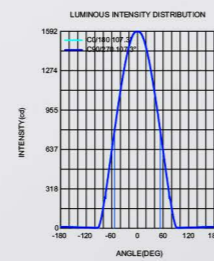

● Photometric