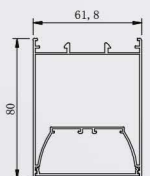

VLSKN
6280

● Photometric

● Technical Drawing

● Parameter

ModelNO. VLSKN6280

Length	600mm	900mm	1200mm	1500mm	1800mm
Power	20W	30W	40W	50W	60W
LEDQuantities	120pcs	192pcs	240pcs	288pcs	384pcs

VLSKN Collection