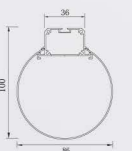

● Parameter

ModelNO. VLSK86100

Length	600mm	900mm	1200mm	1500mm	1800mm
Power	18W	24W	30W	40W	50W
LEDQuantities	60pcs	192pcs	240pcs	288pcs	384pcs