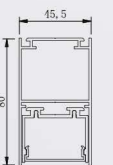

● Parameter

ModelNO. VLSKT4580B

Length	600mm	900mm	1200mm	1500mm	1800mm
Power	12W	18W	24W	30W	36W
LEDQuantities	20pcs	35pcs	45pcs	55pcs	70pcs