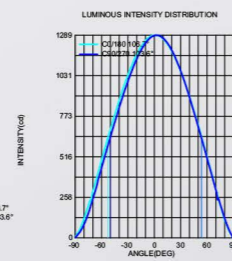

● Photometric

● Technical Drawing

● Parameter

ModelNO. VLSK8075

Length	600mm	900mm	1200mm	1500mm	1800mm
Power	20W	30W	40W	50W	60W
LEDQuantities	60pcs	192pcs	240pcs	288pcs	384pcs

VLSK Collection

VLSK
9840

● Photometric