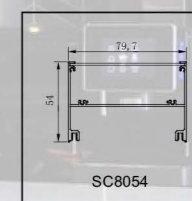

VLSC Collection