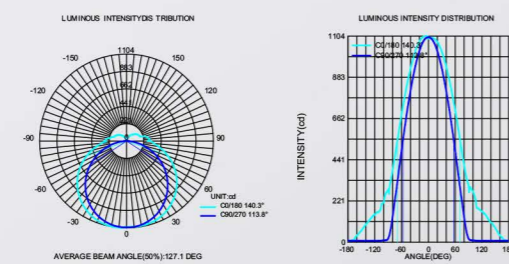

● Photometric