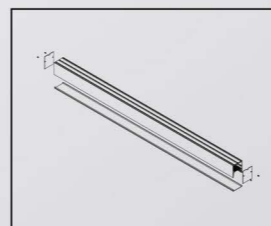

Length	1200mm	1500mm	
Power	30W	40W	
LEDQuantities	144pcs	192pcs	

VLSK Collection

VLSK
6070

Suspension
Style

● Photometric

● Technical Drawing

● Parameter

ModelNO. VLSK6070