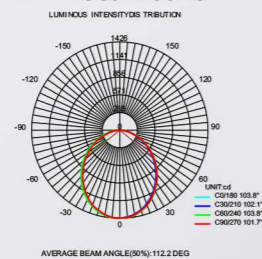

VLSK Collection

VLSK
86100

Suspension
Style

● Photometric

● Technical Drawing

● Parameter

ModelNO. VLSK86100

Length	600mm	900mm	1200mm	1500mm	1800mm
Power	18W	24W	30W	40W	50W
LEDQuantities	60pcs	192pcs	240pcs	288pcs	384pcs