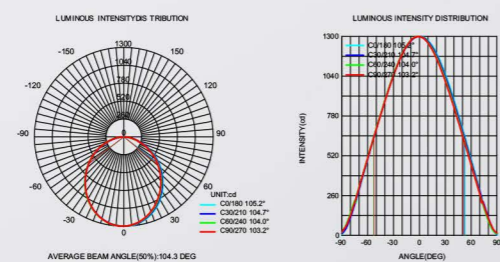

● Photometric