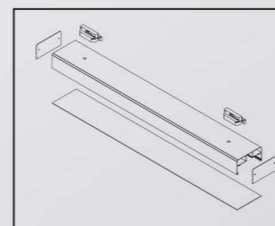

● Parameter

ModelNO. VLSC8054

Length	1200mm
Power	36W
LEDQuantities	216pcs

VLSC Collection

VLSC
12060

Track
Installation

● Photometric

● Technical Drawing