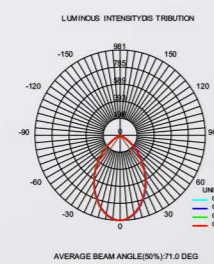

● Photometric