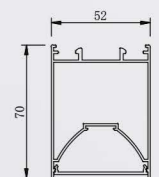

Length	600mm	900mm	1200mm	1500mm	1800mm
Power	12W	20W	24W	30W	40W
LEDQuantities	60pcs	96pcs	120pcs	144pcs	192pcs

VLSKN Collection

VLSKN
4265

● Photometric

● Technical Drawing

● Parameter

ModelNO. VLSKN4265

Length	600mm	900mm	1200mm	1500mm	1800mm
Power	15W	24W	30W	40W	50W
LEDQuantities	60pcs	96pcs	120pcs	144pcs	192pcs

VLSKN Collection

VLSKN
5270

● Photometric

● Technical Drawing

● Parameter

ModelNO. VLSKN5270

Length	600mm	900mm	1200mm	1500mm	1800mm
Power	15W	24W	30W	40W	50W
LEDQuantities	60pcs	96pcs	120pcs	144pcs	192pcs

VLSKN Collection