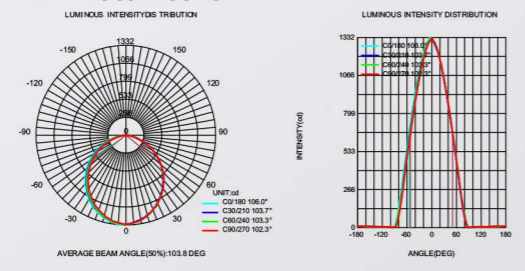

VLSKN
6280A

● Photometric

● Technical Drawing

● Parameter

ModelNO. VLSKN6280A

Length	600mm	900mm	1200mm	1500mm	1800mm
Power	20W	30W	40W	50W	60W
LEDQuantities	120pcs	192pcs	240pcs	288pcs	384pcs

VLSKN Collection

VLSKN
7290

● Photometric

● Technical Drawing

● Parameter

ModelNO. VLSKN7290

Length	600mm	900mm	1200mm	1500mm	1800mm
Power	20W	30W	40W	50W	60W
LEDQuantities	120pcs	192pcs	240pcs	288pcs	384pcs

VLSKN Collection

VLSKN
7290UD

● Photometric

● Technical Drawing

● Parameter

ModelNO. VLSKN7290UD

Length	600mm	900mm	1200mm	1500mm	1800mm
Power	30W	40W	50W	60W	80W
LEDQuantities	180pcs	288pcs	360pcs	432pcs	576pcs

VLSKN Collection

● Photometric

● Technical Drawing

● Parameter

ModelNO. VLSKN82100

Length	600mm	900mm	1200mm	1500mm	1800mm
Power	20W	30W	40W	50W	60W
LEDQuantities	120pcs	192pcs	240pcs	288pcs	384pcs

VLSKN Collection

● Photometric