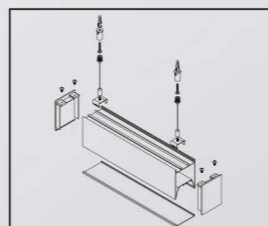

● Technical Drawing