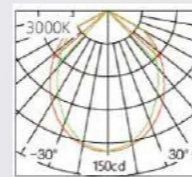

VLSM-ML34180A

DALI 48V DC 24V 3000K 4000K CRI >80 SMD A 110° IP20 3 years warranty

Model NO.	VLSM-ML34180A
Length	320mm/640mm
Power	10w/20w
lumen	730Lm/1600Lm