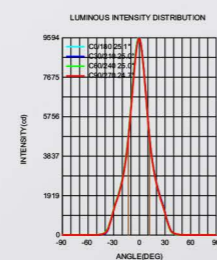

● Photometric