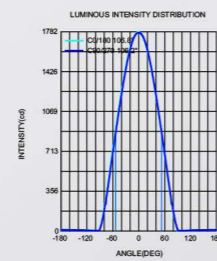

VLSKN
7290

● Photometric

● Technical Drawing

● Parameter

ModelNO. VLSKN7290

Length	600mm	900mm	1200mm	1500mm	1800mm
Power	20W	30W	40W	50W	60W
LEDQuantities	120pcs	192pcs	240pcs	288pcs	384pcs

VLSKN Collection

VLSKN
7290UD

● Photometric

● Technical Drawing

● Parameter

ModelNO. VLSKN7290UD

Length	600mm	900mm	1200mm	1500mm	1800mm
Power	30W	40W	50W	60W	80W
LEDQuantities	180pcs	288pcs	360pcs	432pcs	576pcs

VLSKN Collection

● Photometric

● Technical Drawing

● Parameter

ModelNO. VLSKN82100

Length	600mm	900mm	1200mm	1500mm	1800mm
Power	20W	30W	40W	50W	60W
LEDQuantities	120pcs	192pcs	240pcs	288pcs	384pcs

VLSKN Collection

● Photometric