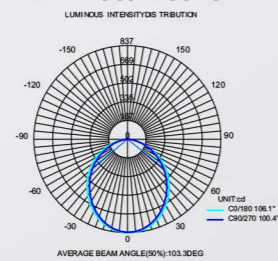

● Photometric