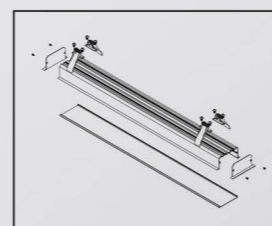

VLRK Collection

Recessed Style

● Photometric

● Technical Drawing

● Parameter

ModelNO. VLRK7540

Length	600mm	900mm	1200mm	1500mm
Power	20W	24W	30W	40W
LEDQuantities	120pcs	192pcs	240pcs	288pcs

VLRK Collection