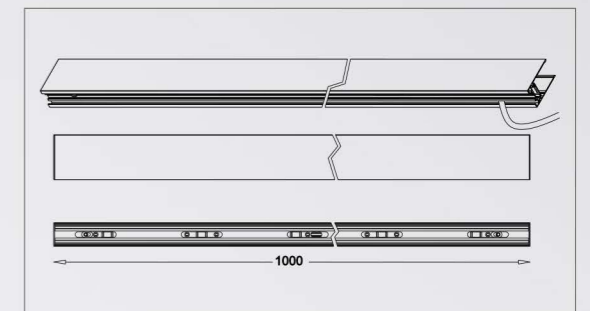

Model NO.	VLSM-GD4076
Length	500mm/1000mm/2000mm

• Technical Drawing

VLSM-TL

Model NO.	VLSM-TL-10A
Size	55*135*152mm
Beam Angle	12/24/36
Power	10W

VLSM-NL3451A

DALI 48V DC 24V 3000K 4000K CRI >80 SMD A 110° IP20 3 years warranty