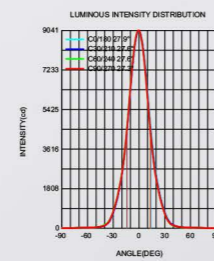

Model NO.	VLSM-GD4076
Length	500mm/1000mm/2000mm

• Technical Drawing

VLSM-TL

Model NO.	VLSM-TL-10A
Size	55*135*152mm
Beam Angle	12/24/36
Power	10W

VLSM-NL3451A

DALI 48V DC 24V 3000K 4000K CRI >80 SMD A 110° IP20 3 years warranty

● Photometric

● Technical Drawing

● Parameter

ModelNO. VLSKN82100

Length	600mm	900mm	1200mm	1500mm	1800mm
Power	20W	30W	40W	50W	60W
LEDQuantities	120pcs	192pcs	240pcs	288pcs	384pcs

VLSKN Collection

● Photometric

● Technical Drawing

● Parameter

ModelNO. VLSKN9675

Length	600mm	900mm	1200mm	1500mm	1800mm
Power	20W	30W	40W	50W	60W
LEDQuantities	180pcs	288pcs	360pcs	432pcs	576pcs

VLSKN Collection

VLSKN
5575A

● Photometric

● Parameter

ModelNO. VLSKN5575B

Length	1200mm
Power	30W
LEDQuantities	120pcs

VLSKN Collection

VLSKN
5575D

● Photometric

● Technical Drawing

● Parameter