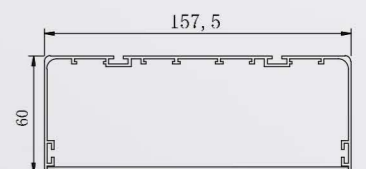

● Parameter

ModelNO. VLSK16060

Length	600mm	900mm	1200mm	1500mm	1800mm
Power	20W	30W	40W	50W	60W
LEDQuantities	240pcs	384pcs	336pcs	576pcs	768pcs