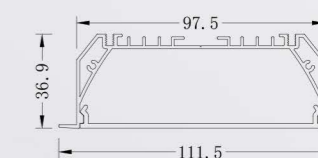

Recessed Style

● Photometric

● Technical Drawing

● Parameter

ModelNO. VLRK10536

Length	600mm	900mm	1200mm	1500mm
Power	24W	30W	40W	50W
LEDQuantities	180pcs	288pcs	360pcs	432pcs

>100 LM/W mark"/>

VLRK Collection