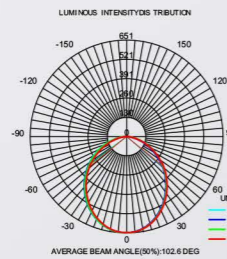

Model NO.	VLSM-GD4076
Length	500mm/1000mm/2000mm

• Technical Drawing

VLSM-TL

Model NO.	VLSM-TL-10A
Size	55*135*152mm
Beam Angle	12/24/36
Power	10W

VLSM-NL3451A

DALI 48V DC 24V 3000K 4000K CRI >80 SMD A 110° IP20 3 years warranty

• Technical Drawing

Model NO.	VLSM4580A	VLSM4580B	VLSM4580C	VLSM4580D	VLSM4580E	VLSM4580S
Power	30w	20w	30w	18w	20w	30w

VLSKN Collection

VLSKN Collection

● Photometric

● Technical Drawing

● Parameter

ModelNO. VLSKN32120

Length	600mm	900mm	1200mm	1500mm	1800mm
Power	12W	20W	24W	30W	40W
LEDQuantities	60pcs	96pcs	120pcs	144pcs	192pcs

VLSKN Collection

VLSKN
4265

● Photometric

● Technical Drawing

● Parameter

ModelNO. VLSKN4265

Length	600mm	900mm	1200mm	1500mm	1800mm
Power	15W	24W	30W	40W	50W
LEDQuantities	60pcs	96pcs	120pcs	144pcs	192pcs