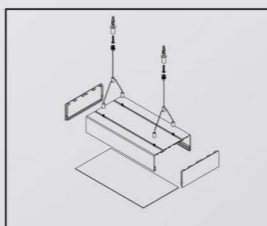

● Technical Drawing