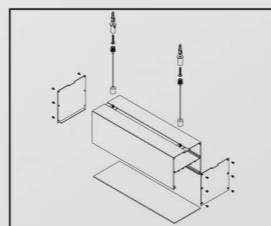

VLSK Collection

Suspension Style

● Photometric

● Technical Drawing

● Parameter

ModelNO. VLSK100100

Length	600mm	900mm	1200mm	1500mm	1800mm
Power	20W	30W	40W	50W	60W
LEDQuantities	120pcs	192pcs	240pcs	288pcs	384pcs