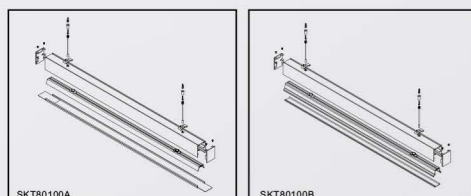

ModelNO. VLSKT6280C/D

Length	600mm	900mm	1200mm	1500mm	1800mm
Power	20W	24W	30W	40W	50W
LEDQuantities	72pcs	120pcs	192pcs	216pcs	240pcs

VLSKT Collection

VLSKT
80100A/B

● Photometric

● Technical Drawing

● Parameter