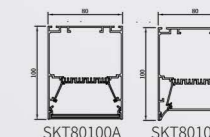

● Parameter

ModelNO. VLSKT80100A/B

Length	600mm	900mm	1200mm	1500mm	1800mm
Power	20W	24W	30W	40W	50W
LEDQuantities	72pcs	120pcs	192pcs	216pcs	240pcs