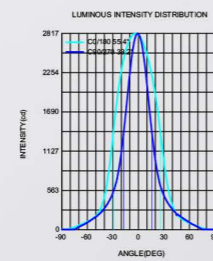

Length	600mm	900mm	1200mm	1500mm	1800mm
Power	20W	24W	30W	40W	50W
LEDQuantities	72pcs	120pcs	192pcs	216pcs	240pcs

VLSKT Collection

VLSKT
4580B

● Photometric

● Technical Drawing

● Parameter

ModelNO. VLSKT4580B