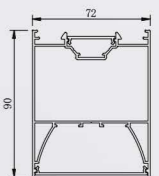

VLSKN
7290

● Photometric

● Technical Drawing

● Parameter

ModelNO. VLSKN7290

Length	600mm	900mm	1200mm	1500mm	1800mm
Power	20W	30W	40W	50W	60W
LEDQuantities	120pcs	192pcs	240pcs	288pcs	384pcs

VLSKN Collection

VLSKN
7290UD

● Photometric

● Technical Drawing

● Parameter

ModelNO. VLSKN7290UD

Length	600mm	900mm	1200mm	1500mm	1800mm
Power	30W	40W	50W	60W	80W
LEDQuantities	180pcs	288pcs	360pcs	432pcs	576pcs

VLSKN Collection