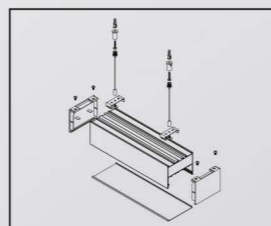

● Technical Drawing