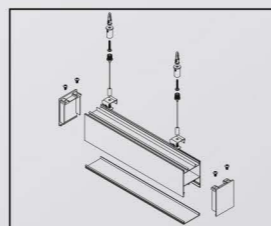

VLSKN Collection

VLSKN
5270

● Photometric

● Technical Drawing

● Parameter

ModelNO. VLSKN5270

Length	600mm	900mm	1200mm	1500mm	1800mm
Power	15W	24W	30W	40W	50W
LEDQuantities	60pcs	96pcs	120pcs	144pcs	192pcs

VLSKN Collection