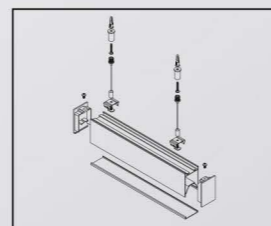

Length	600mm	900mm	1200mm	1500mm	1800mm
Power	12W	20W	24W	30W	40W
LEDQuantities	60pcs	96pcs	120pcs	144pcs	192pcs

VLSKN Collection

VLSKN
4265

● Photometric

● Technical Drawing

● Parameter

ModelNO. VLSKN4265

Length	600mm	900mm	1200mm	1500mm	1800mm
Power	15W	24W	30W	40W	50W
LEDQuantities	60pcs	96pcs	120pcs	144pcs	192pcs