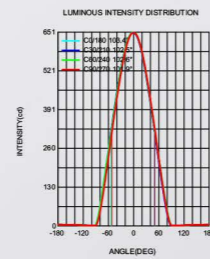

● Photometric