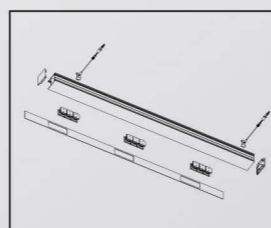

● Technical Drawing