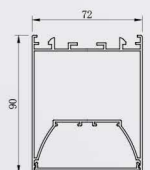

VLSKN
7290

● Photometric

● Technical Drawing

● Parameter

ModelNO. VLSKN7290

Length	600mm	900mm	1200mm	1500mm	1800mm
Power	20W	30W	40W	50W	60W
LEDQuantities	120pcs	192pcs	240pcs	288pcs	384pcs

VLSKN Collection

VLSKN
7290UD

● Photometric

● Technical Drawing

● Parameter

ModelNO. VLSKN7290UD

Length	600mm	900mm	1200mm	1500mm	1800mm
Power	30W	40W	50W	60W	80W
LEDQuantities	180pcs	288pcs	360pcs	432pcs	576pcs

VLSKN Collection