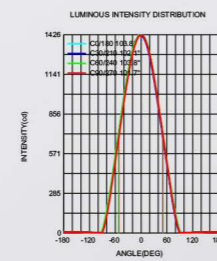

● Photometric