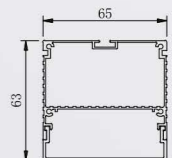

Length	600mm	1200mm	
Power	20W	36W	
LEDQuantities	72pcs	192pcs	

VLSK Collection

VLSK
6563

● Photometric

● Technical Drawing

● Parameter

ModelNO. VLSK6563

Length	600mm	900mm	1200mm	1500mm	1800mm
Power	20W	30W	40W	50W	60W
LEDQuantities	120pcs	192pcs	240pcs	300pcs	360pcs