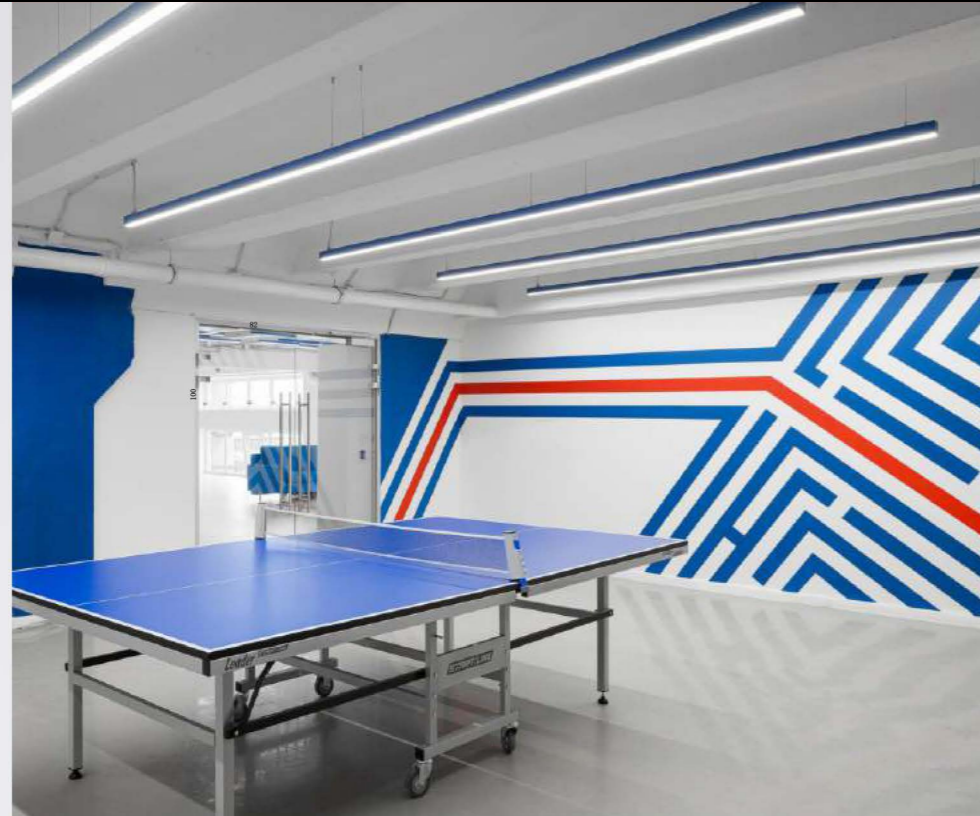

VLSKN Collection

VLSKN
6280