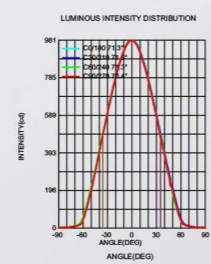

● Technical Drawing