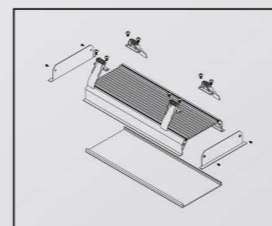

● Technical Drawing