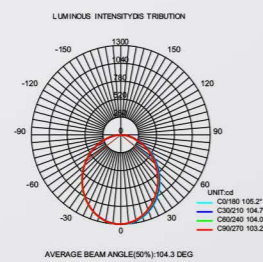

● Photometric