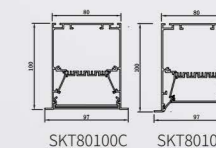

● Parameter

ModelNO. VLSKT80100C/D

Length	600mm	900mm	1200mm	1500mm	1800mm
Power	20W	24W	30W	40W	50W
LEDQuantities	72pcs	120pcs	192pcs	216pcs	240pcs