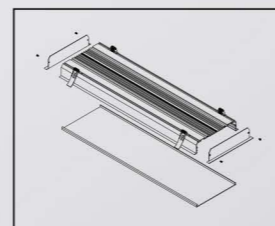

● Technical Drawing

● Parameter

ModelNO. VLRK15050

Length	600mm	900mm	1200mm	1500mm
Power	24W	30W	40W	50W
LEDQuantities	240pcs	384pcs	480pcs	576pcs

VLRK Collection

Recessed Style

● Photometric

● Technical Drawing