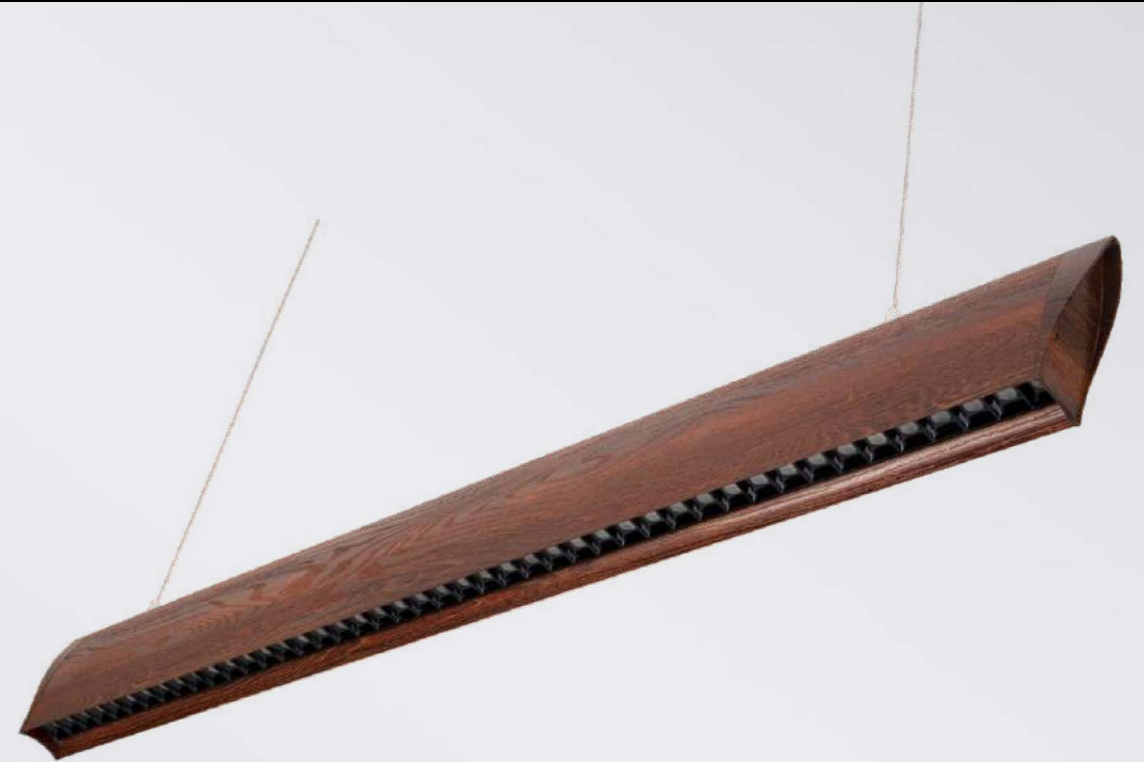

● Technical Drawing

● Parameter

ModelNO. VLSKT52150A/B

Length	600mm	900mm	1200mm	1500mm	1800mm
Power	15W	20W	24W	30W	40W
LEDQuantities	72pcs	120pcs	192pcs	216pcs	240pcs

VLSKT Collection

VLSKT
52150C

● Photometric