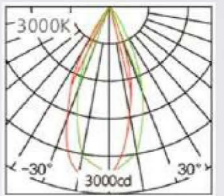

VLSM-NL3451B

DALI 48V DC 24V 3000K 4000K CRI >80 OSRAM A 12° A 34° A 48° IP20 3 years warranty

Model NO.	VLSM-NL3451B
Length	163mm/320mm
Power	6w/12w
Lumen	460LM/940LM