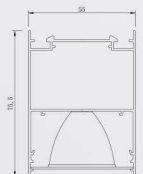

● Parameter

ModelNO. VLSKN5575D

Length	1200mm
Power	24W
COBQuantities	4pcs