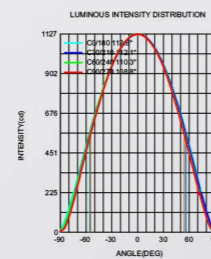

● Photometric