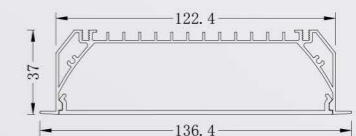

Recessed Style

● Photometric

● Technical Drawing

● Parameter

ModelNO. VLRK12536

Length	600mm	900mm	1200mm	1500mm
Power	24W	30W	40W	50W
LEDQuantities	240pcs	384pcs	480pcs	576pcs

VLRK Collection

Recessed Style