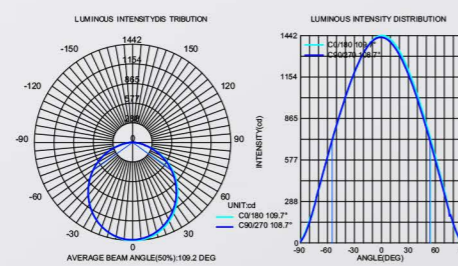

● Photometric