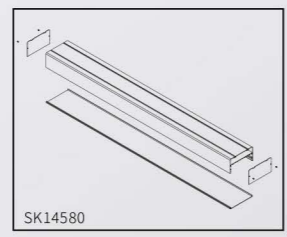

Suspension
Style

Fangtong
Ceiling

● Photometric

● Technical Drawing

● Parameter

ModelNO. VLSK14580/S

Length	600mm	900mm	1200mm	1500mm
Power	30W/30W+5W*2	40W/40W+5W*2	50W/50W+5W*2	60W/60W+5W*2
LEDQuantities	240pcs/240PCS+50502PCS	384pcs/384PCS+50502PCS	480pcs/480PCS+50502PCS	576pcs/576PCS+50502PCS