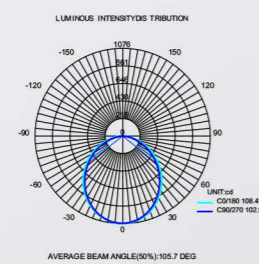

● Photometric