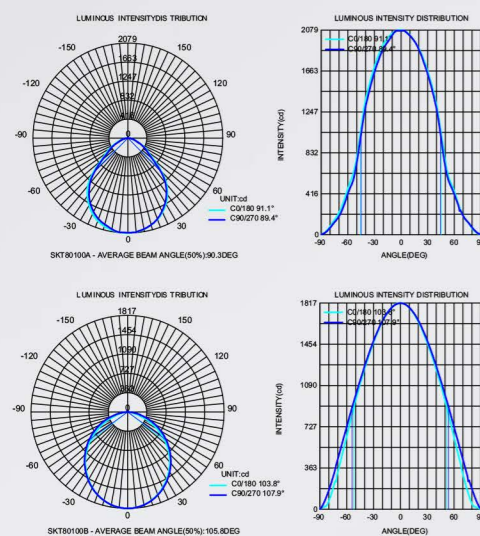

Model NO.	VLSM-GD4076
Length	500mm/1000mm/2000mm

• Technical Drawing

VLSM-TL

Model NO.	VLSM-TL-10A
Size	55*135*152mm
Beam Angle	12/24/36
Power	10W

VLSM-NL3451A

DALI 48V DC 24V 3000K 4000K CRI >80 SMD A 110° IP20 3 years warranty

ModelNO. VLSKT6280C/D

Length	600mm	900mm	1200mm	1500mm	1800mm
Power	20W	24W	30W	40W	50W
LEDQuantities	72pcs	120pcs	192pcs	216pcs	240pcs

VLSKT Collection

VLSKT
80100A/B

● Photometric

● Technical Drawing

● Parameter