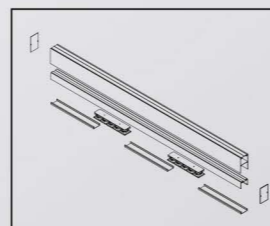

Length	600mm	900mm	1200mm	1500mm	1800mm
Power	20W	24W	30W	40W	50W
LEDQuantities	72pcs	120pcs	192pcs	216pcs	240pcs

VLSKT Collection

VLSKT
4580B

● Photometric

● Technical Drawing

● Parameter

ModelNO. VLSKT4580B