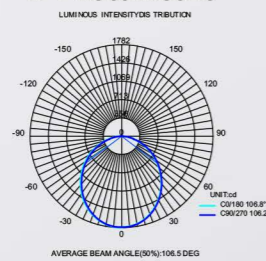

Model NO.	VLSM-GD4076
Length	500mm/1000mm/2000mm

• Technical Drawing

VLSM-TL

Model NO.	VLSM-TL-10A
Size	55*135*152mm
Beam Angle	12/24/36
Power	10W

VLSM-NL3451A

DALI 48V DC 24V 3000K 4000K CRI >80 SMD A 110° IP20 3 years warranty

VLSKN
7290

● Photometric

● Technical Drawing

● Parameter

ModelNO. VLSKN7290

Length	600mm	900mm	1200mm	1500mm	1800mm
Power	20W	30W	40W	50W	60W
LEDQuantities	120pcs	192pcs	240pcs	288pcs	384pcs

VLSKN Collection

VLSKN
7290UD

● Photometric

● Technical Drawing

● Parameter

ModelNO. VLSKN7290UD

Length	600mm	900mm	1200mm	1500mm	1800mm
Power	30W	40W	50W	60W	80W
LEDQuantities	180pcs	288pcs	360pcs	432pcs	576pcs

VLSKN Collection

● Photometric

● Technical Drawing

● Parameter

ModelNO. VLSKN82100

Length	600mm	900mm	1200mm	1500mm	1800mm
Power	20W	30W	40W	50W	60W
LEDQuantities	120pcs	192pcs	240pcs	288pcs	384pcs

VLSKN Collection

● Photometric