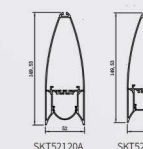

ModelNO. VLSKT6280C/D

Length	600mm	900mm	1200mm	1500mm	1800mm
Power	20W	24W	30W	40W	50W
LEDQuantities	72pcs	120pcs	192pcs	216pcs	240pcs

VLSKT Collection

VLSKT
80100A/B

● Photometric

● Technical Drawing

● Parameter

ModelNO. VLSKT80100A/B

Length	600mm	900mm	1200mm	1500mm	1800mm
Power	20W	24W	30W	40W	50W
LEDQuantities	72pcs	120pcs	192pcs	216pcs	240pcs

VLSKT Collection

VLSKT
80100C/D

Trimless
Recessed

● Photometric

● Technical Drawing

● Parameter

ModelNO. VLSKT80100C/D

Length	600mm	900mm	1200mm	1500mm	1800mm
Power	20W	24W	30W	40W	50W
LEDQuantities	72pcs	120pcs	192pcs	216pcs	240pcs

VLSKT Collection

VLSKT
52150A/B

Suspension
Style

● Photometric

● Technical Drawing

● Parameter

ModelNO. VLSKT52150A/B

Length	600mm	900mm	1200mm	1500mm	1800mm
Power	15W	20W	24W	30W	40W
LEDQuantities	72pcs	120pcs	192pcs	216pcs	240pcs

VLSKT Collection

VLSKT
52150C

● Photometric