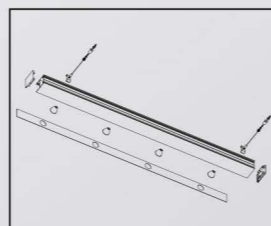

● Technical Drawing