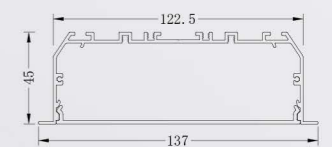

● Photometric

● Technical Drawing

● Parameter

ModelNO. VLRK12545

Length	1200mm
Power	40W
LEDQuantities	336pcs

VLRK Collection

Recessed Style

● Photometric