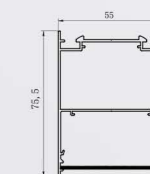

● Parameter

ModelNO. VLSKN5575B

Length	1200mm
Power	30W
LEDQuantities	120pcs