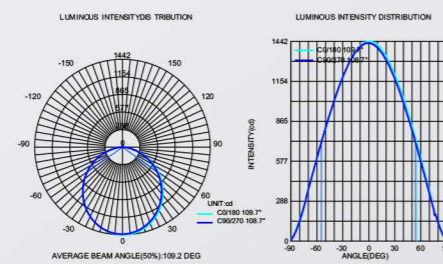

● Photometric