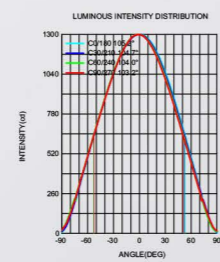

● Photometric