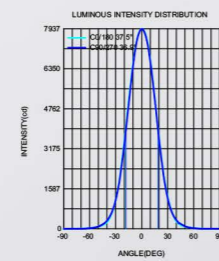

Length	1200mm
Power	24W
LEDQuantities	9pcs

VLSKN Collection

VLSKN
5575F

● Photometric

● Technical Drawing

● Parameter

ModelNO. VLSKN5575F

Length	1200mm
Power	24W
LEDQuantities	10pcs