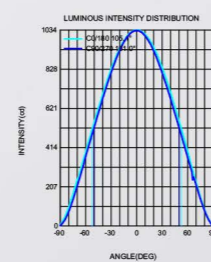

Length	1200mm	1500mm	
Power	40W	50W	
LEDQuantities	168pcs	288pcs	

VLSK Collection

VLSK
7245

● Photometric

● Technical Drawing

● Parameter

ModelNO. VLSK7245

Length	600mm	900mm	1200mm	1500mm	1800mm
Power	20W	24W	30W	40W	50W
LEDQuantities	60pcs	192pcs	240pcs	288pcs	384pcs