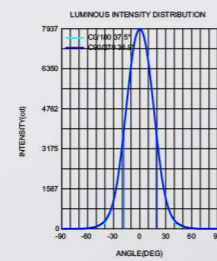

● Photometric